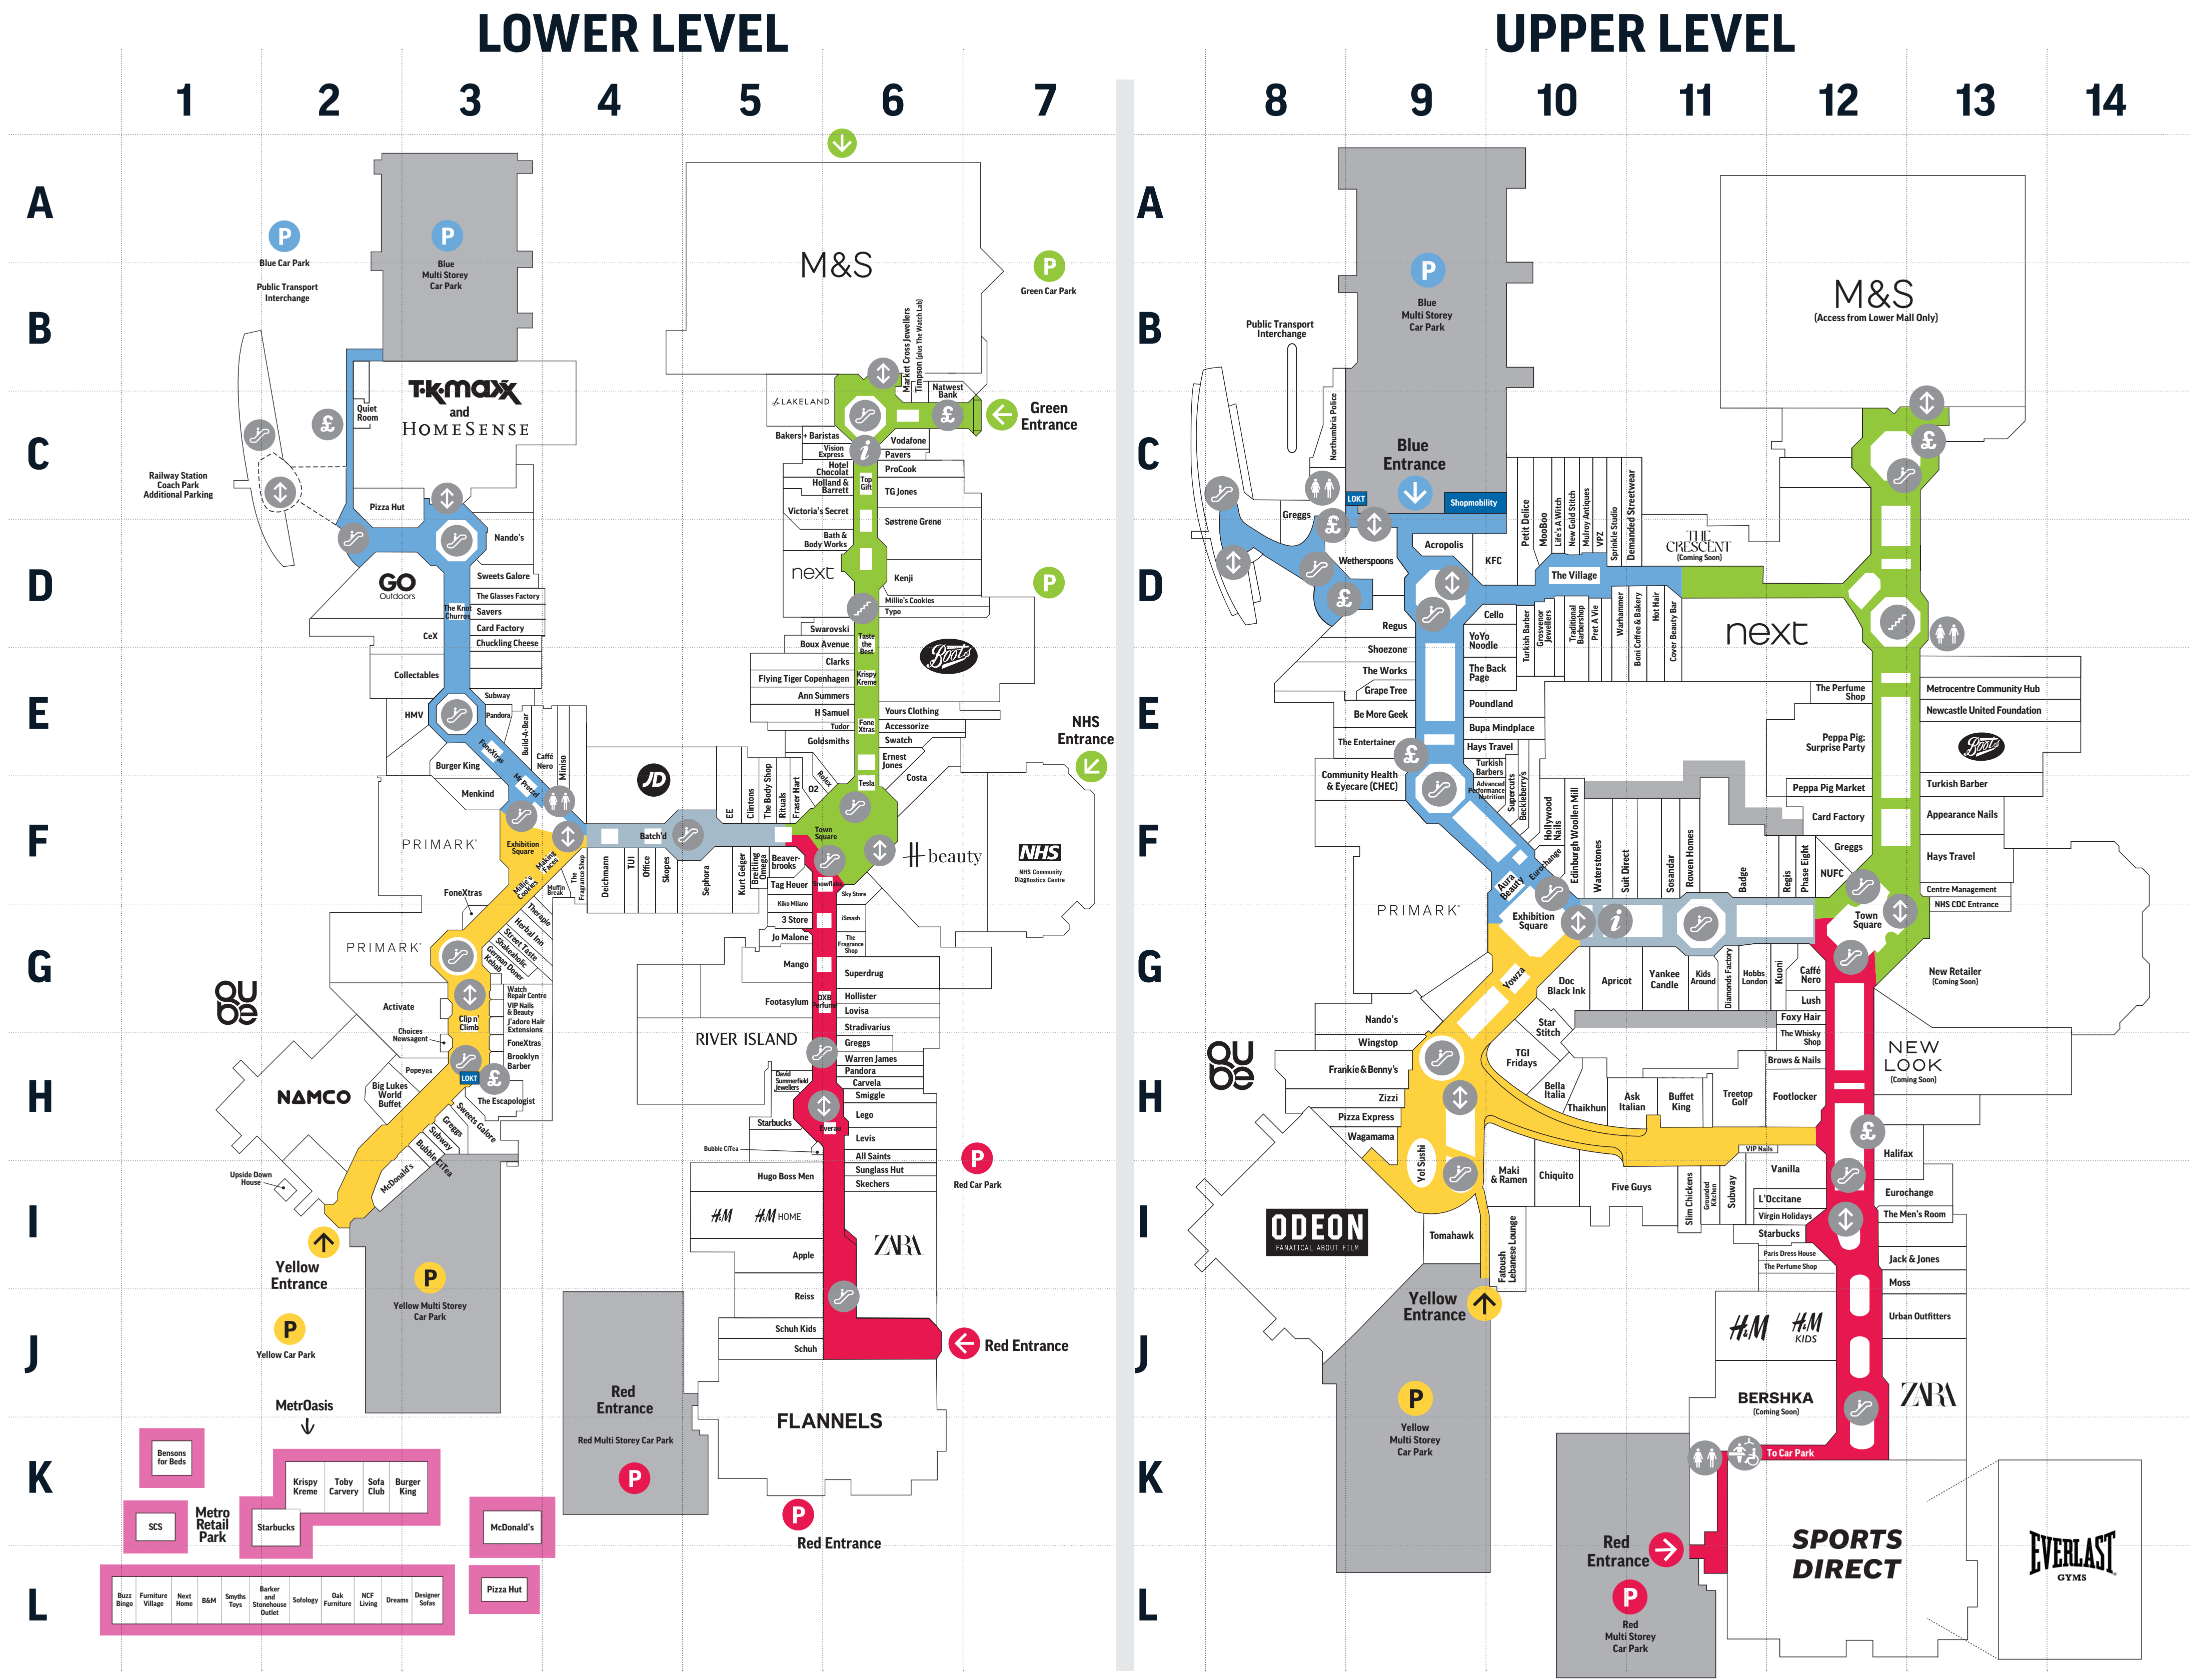

A gazillion reasons to visit

Category	Store Name	Location	
BOOKS CARDS NEWS AND STATIONERY	Card Factory	100	
	Choices Newsagent	100	
	Clintons	100	
	Smiggle	100	
	TC Jones	100	
	The Works	100	
	Typo	100	
	Waterstones	100	
	CONFECTIONERY		
	Hotel Chocolat	100	
Millie's Cookies	100		
Sweets Galore	100		
DEPARTMENT AND VARIETY STORES			
B&M	100		
Boots	100		
M&S	100		
Next	100		
TK Maxx	100		
ENTERTAINMENT AND LEISURE			
Activate	100		
Buzz Bingo	100		
Clip n' Climb	100		
Everlast Gyms	100		
Namca Funscape	100		
Odeon Cinema	100		
Peppa Pig: Surprise Party	100		
Sprinkle Studio	100		
The Escapologist	100		
Treetop Golf	100		
Upside Down House	100		
FASHION AND ACCESSORIES			
Badge	100		
Boots	100		
Footasylum	100		
H&M Kids	100		
JD	100		
Kids Around	100		
M&S	100		
New Look	100		
Next	100		
Pret a Vie	100		
Primark	100		
River Island	100		
Sports Direct	100		
Zara	100		
Women			
All Saints	100		
Ann Summers	100		
Apricot	100		
Badge	100		
Bershka (Coming Soon)	100		
Boux Avenue	100		
Demand Streetwear	100		
Edinburgh Woollen Mill	100		
Flannels	100		
Footasylum	100		
H&M	100		
JD	100		
Kids Around	100		
M&S	100		
New Look	100		
Next	100		
Pret a Vie	100		
Primark	100		
River Island	100		
Sports Direct	100		
Suit Direct	100		
TK Maxx	100		
Urban Outfitters	100		
Zara	100		
Accessories			
Accessorize	100		
Ann Summers	100		
Boux Avenue	100		
Collectables	100		
Sunglass Hut	100		
HAIR AND BEAUTY			
Appearance by Cover	100		
Aura Beauty	100		
Bath & Body Works	100		
Boots	100		
Brooklyn Barber Co.	100		
Brows & Nails	100		
Cover Beauty Bar	100		
DXB Perfume	100		
Hobbs London			
Hollister	100		
JD	100		
Levi's	100		
Mango	100		
M&S	100		
New Look	100		
Next	100		
Paris Dress House	100		
Phase Eight	100		
Primark	100		
River Island	100		
Sosandar	100		
Sports Direct	100		
Stradivarius	100		
TK Maxx	100		
Urban Outfitters	100		
Vanilla	100		
Victoria's Secret	100		
Yours Clothing	100		
Zara	100		
Men			
All Saints	100		
Badge	100		
Bershka (Coming Soon)	100		
Boss	100		
Demand Streetwear	100		
Edinburgh Woollen Mill	100		
Flannels	100		
Footasylum	100		
H&M	100		
Hollister	100		
Jack & Jones	100		
JD	100		
Levi's	100		
M&S	100		
Moss	100		
Next	100		
NUFC Club Store	100		
Primark	100		
Reiss	100		
River Island	100		
Skopes	100		
Sports Direct	100		
Suit Direct	100		
TK Maxx	100		
Urban Outfitters	100		
Zara	100		
Jewellery			
Beaverbrooks	100		
Brittling	100		
David Summerfield Jewellers	100		
Diamonds Factory	100		
Ernest Jones	100		
Fraser Hart	100		
Goldsmiths	100		
Grosvenor Jewellers	100		
H Samuel	100		
Lovisa	100		
Market Cross Jewellers	100		
Mulroy Antiques	100		
Omega	100		
Pandora	100		
Rolex	100		
Swarovski	100		
Swatch	100		
Tag Heuer	100		
Tudor	100		
Warren James	100		
MUSIC AND TECHNOLOGY			
3 Store	100		
Flannels			
Flannels	100		
Apple	100		
CoX	100		
EE	100		
Fone Xtras	100		
HMV	100		
Smash	100		
D2	100		
Sky Shop	100		
Top Gift	100		
Vodafone	100		
Opticians			
Boots Optician	100		
M&S Optician	100		
The Glasses Factory	100		
Vision Express	100		
Dining			
Cafes/coffee shops			
Bakers + Baristas	100		
Beckleberry's	100		
Boni Coffee & Bakery	100		
Caffe Nero	100		
Costa Coffee	100		
Costa Coffee (within Namco)	100		
Costa Coffee (within Next)	100		
Costa Coffee (within Odeon)	100		
Eskures Coffee (within Next Home)	100		
Hotel Chocolat	100		
Krispy Kreme	100		
M&S	100		
Muffin Break	100		
Petit Delice	100		
Starbucks	100		
The Escapologist	100		
Food on the go			
Acropolis	100		
Batch'd	100		
Bubble CTea	100		
Burger King	100		
German Doner Kebab	100		
Greggs	100		
KFC	100		
Krispy Kreme	100		
McDonald's	100		
Mooboo	100		
Mr Pretzel	100		
Shakeaholic	100		
Snowflake	100		
Subway	100		
The Knot Churros	100		
Yowza	100