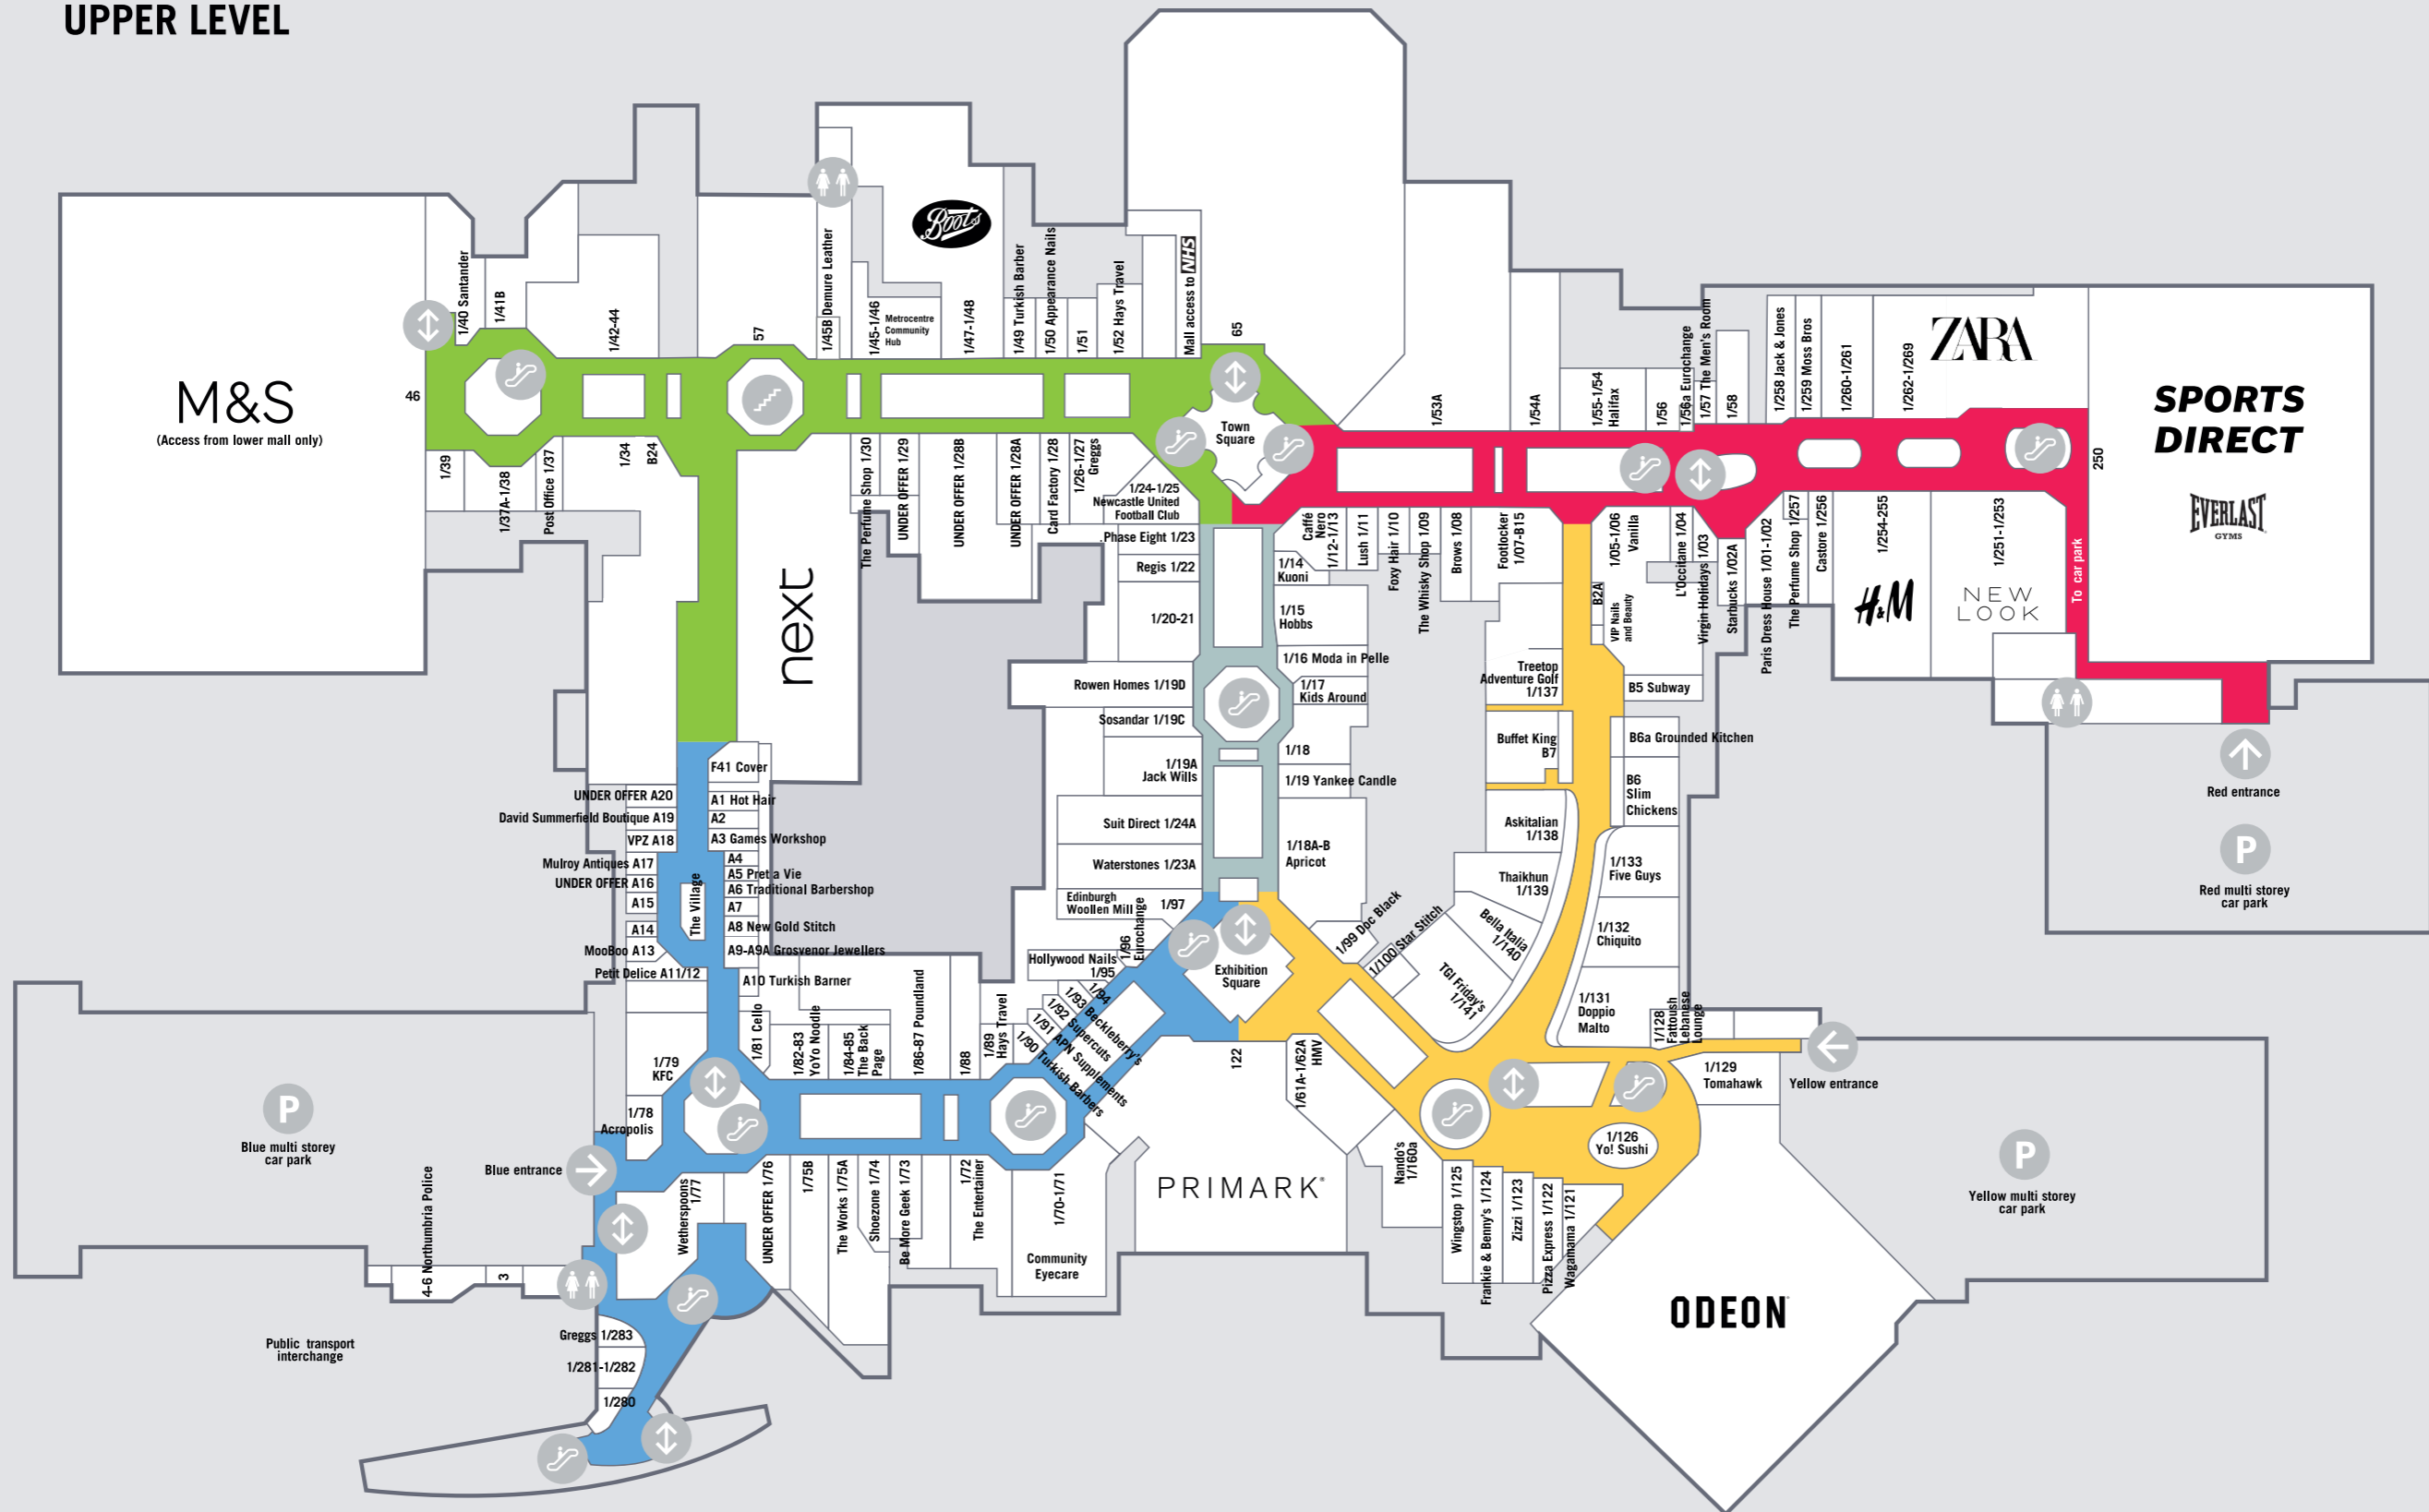

LOWER LEVEL

Key

- Entrance
- P Car park
- ↕ Lifts
- Escalators
- Stairs
- Toilets

METRO CENTRE

SEPTEMBER 2024

UPPER LEVEL

Key

- Entrance
- Car park
- Lifts
- Escalators
- Stairs
- Toilets