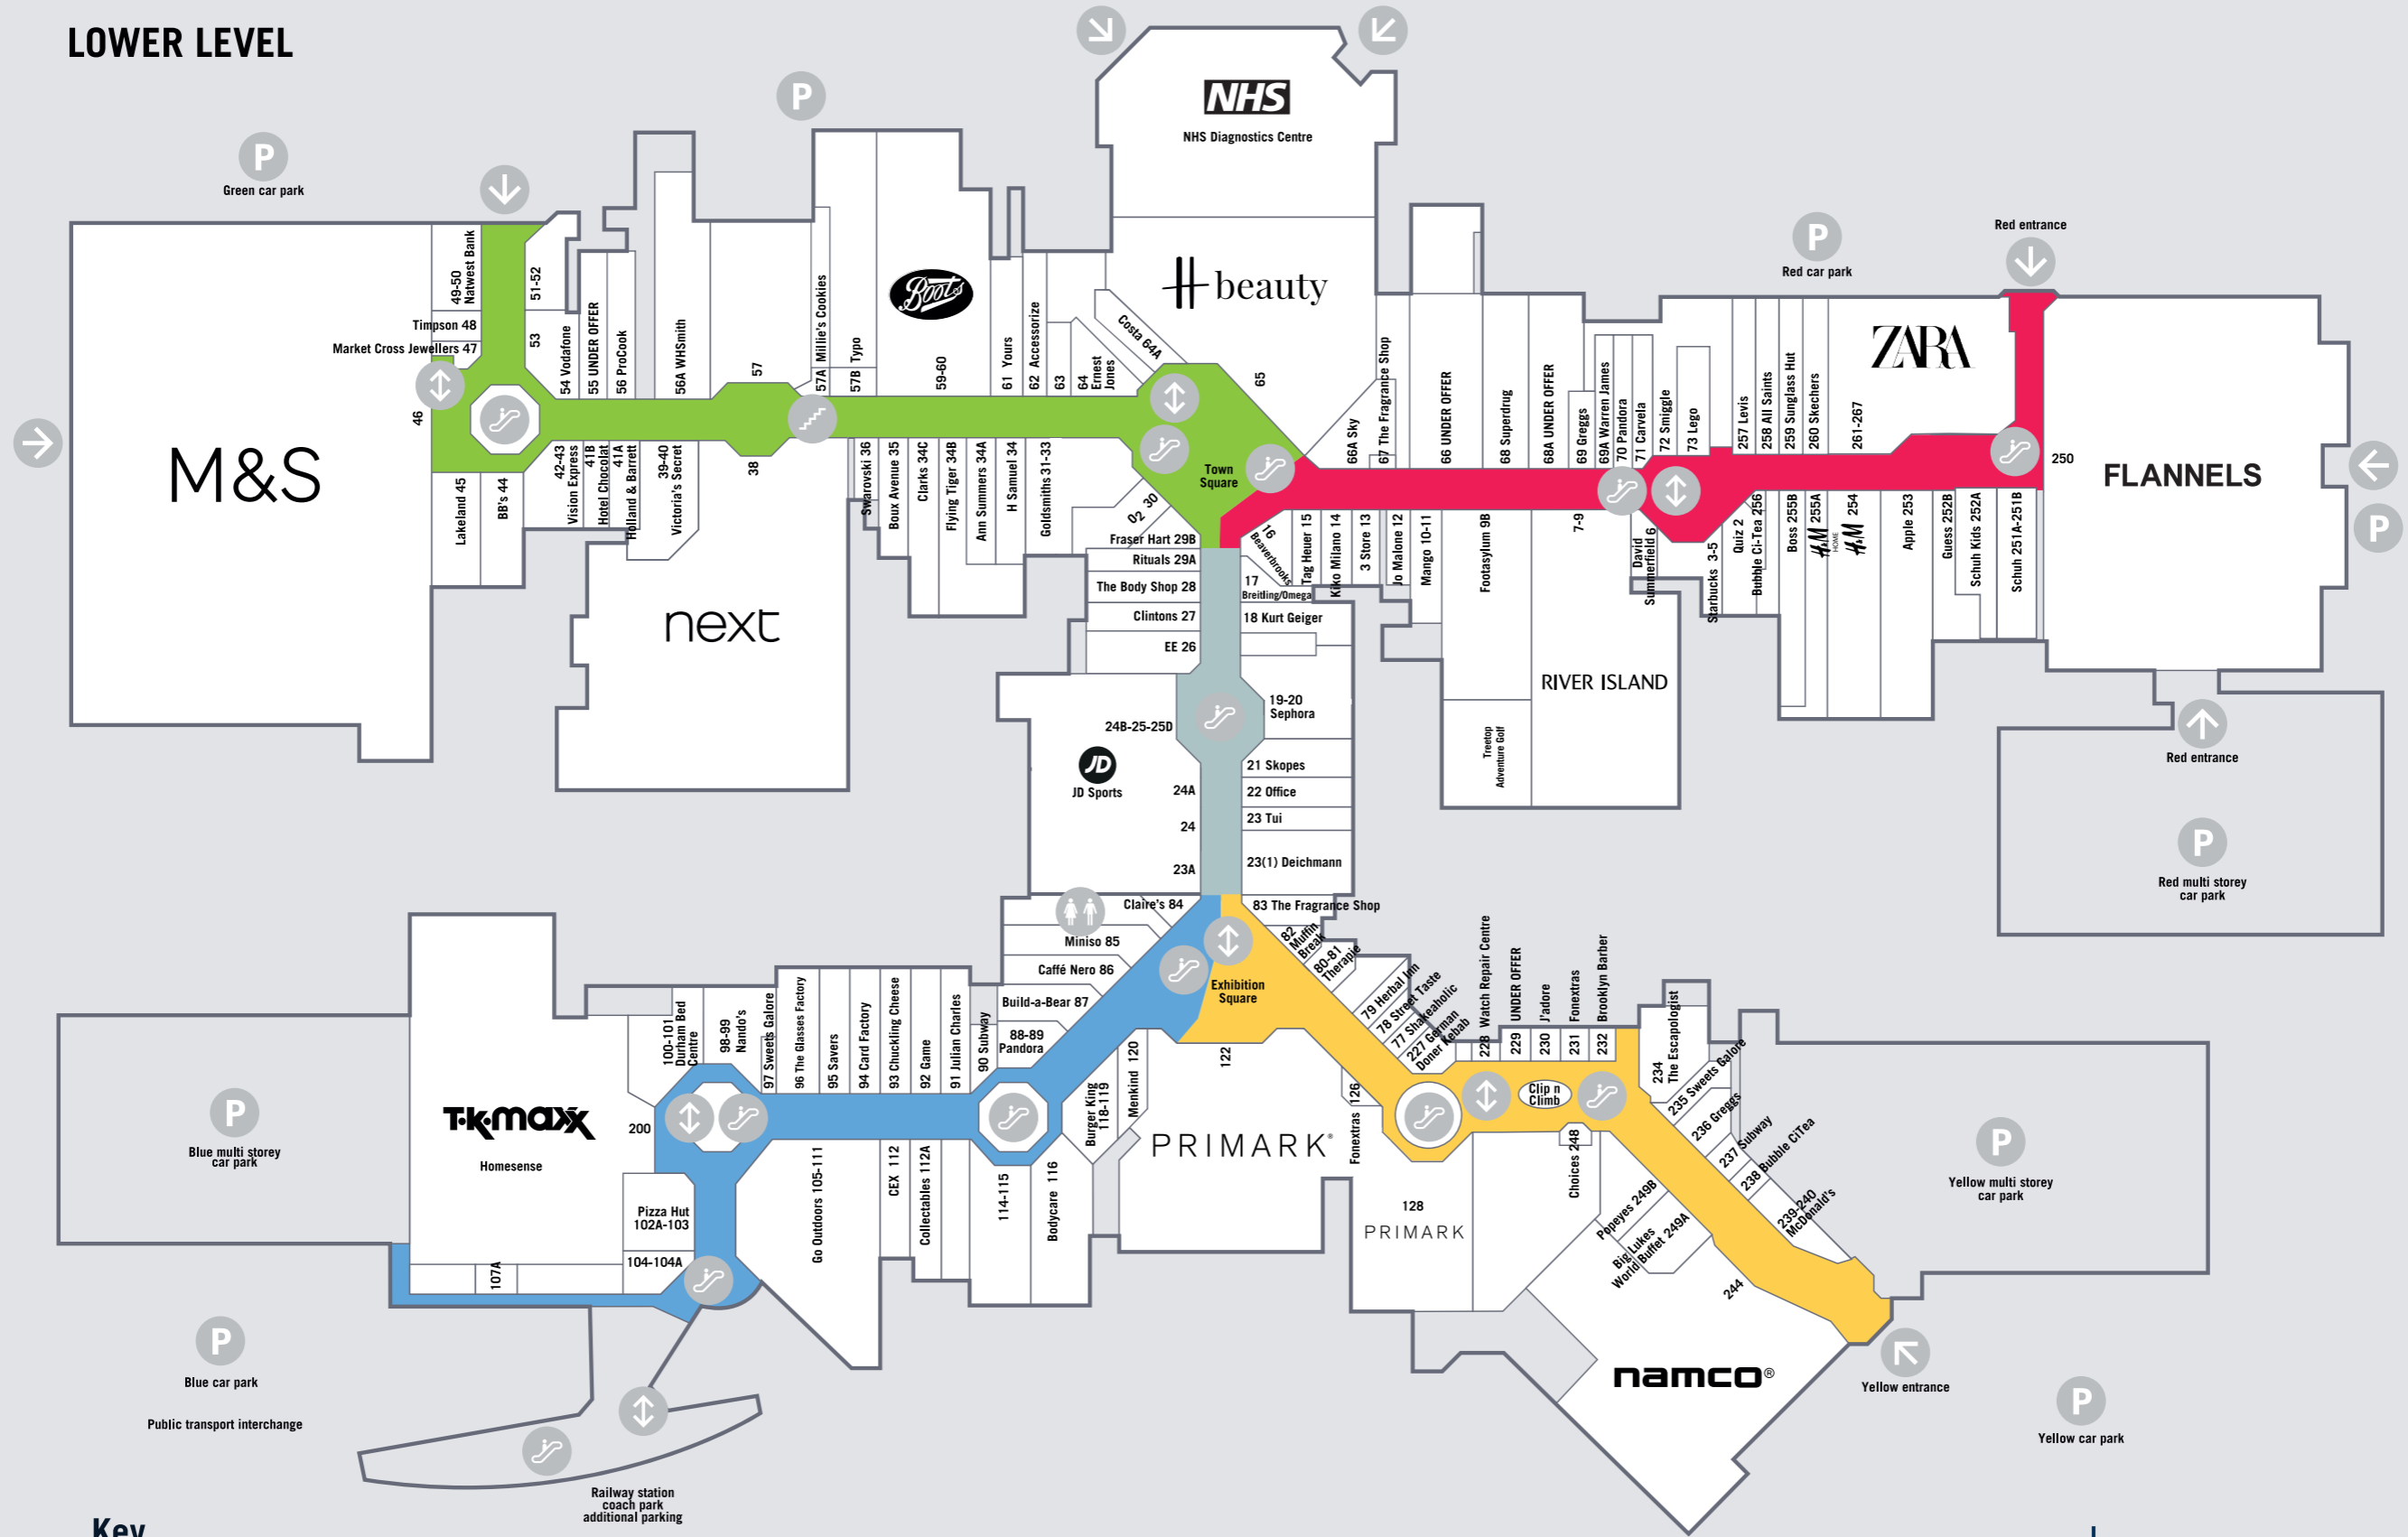

LOWER LEVEL

Key

- Entrance
- P Car park
- ↕ Lifts
- Escalators
- Stairs
- Toilets

METRO CENTRE

SEPTEMBER 2024

UPPER LEVEL

Key

- Entrance
- Car park
- Lifts
- Escalators
- Stairs
- Toilets