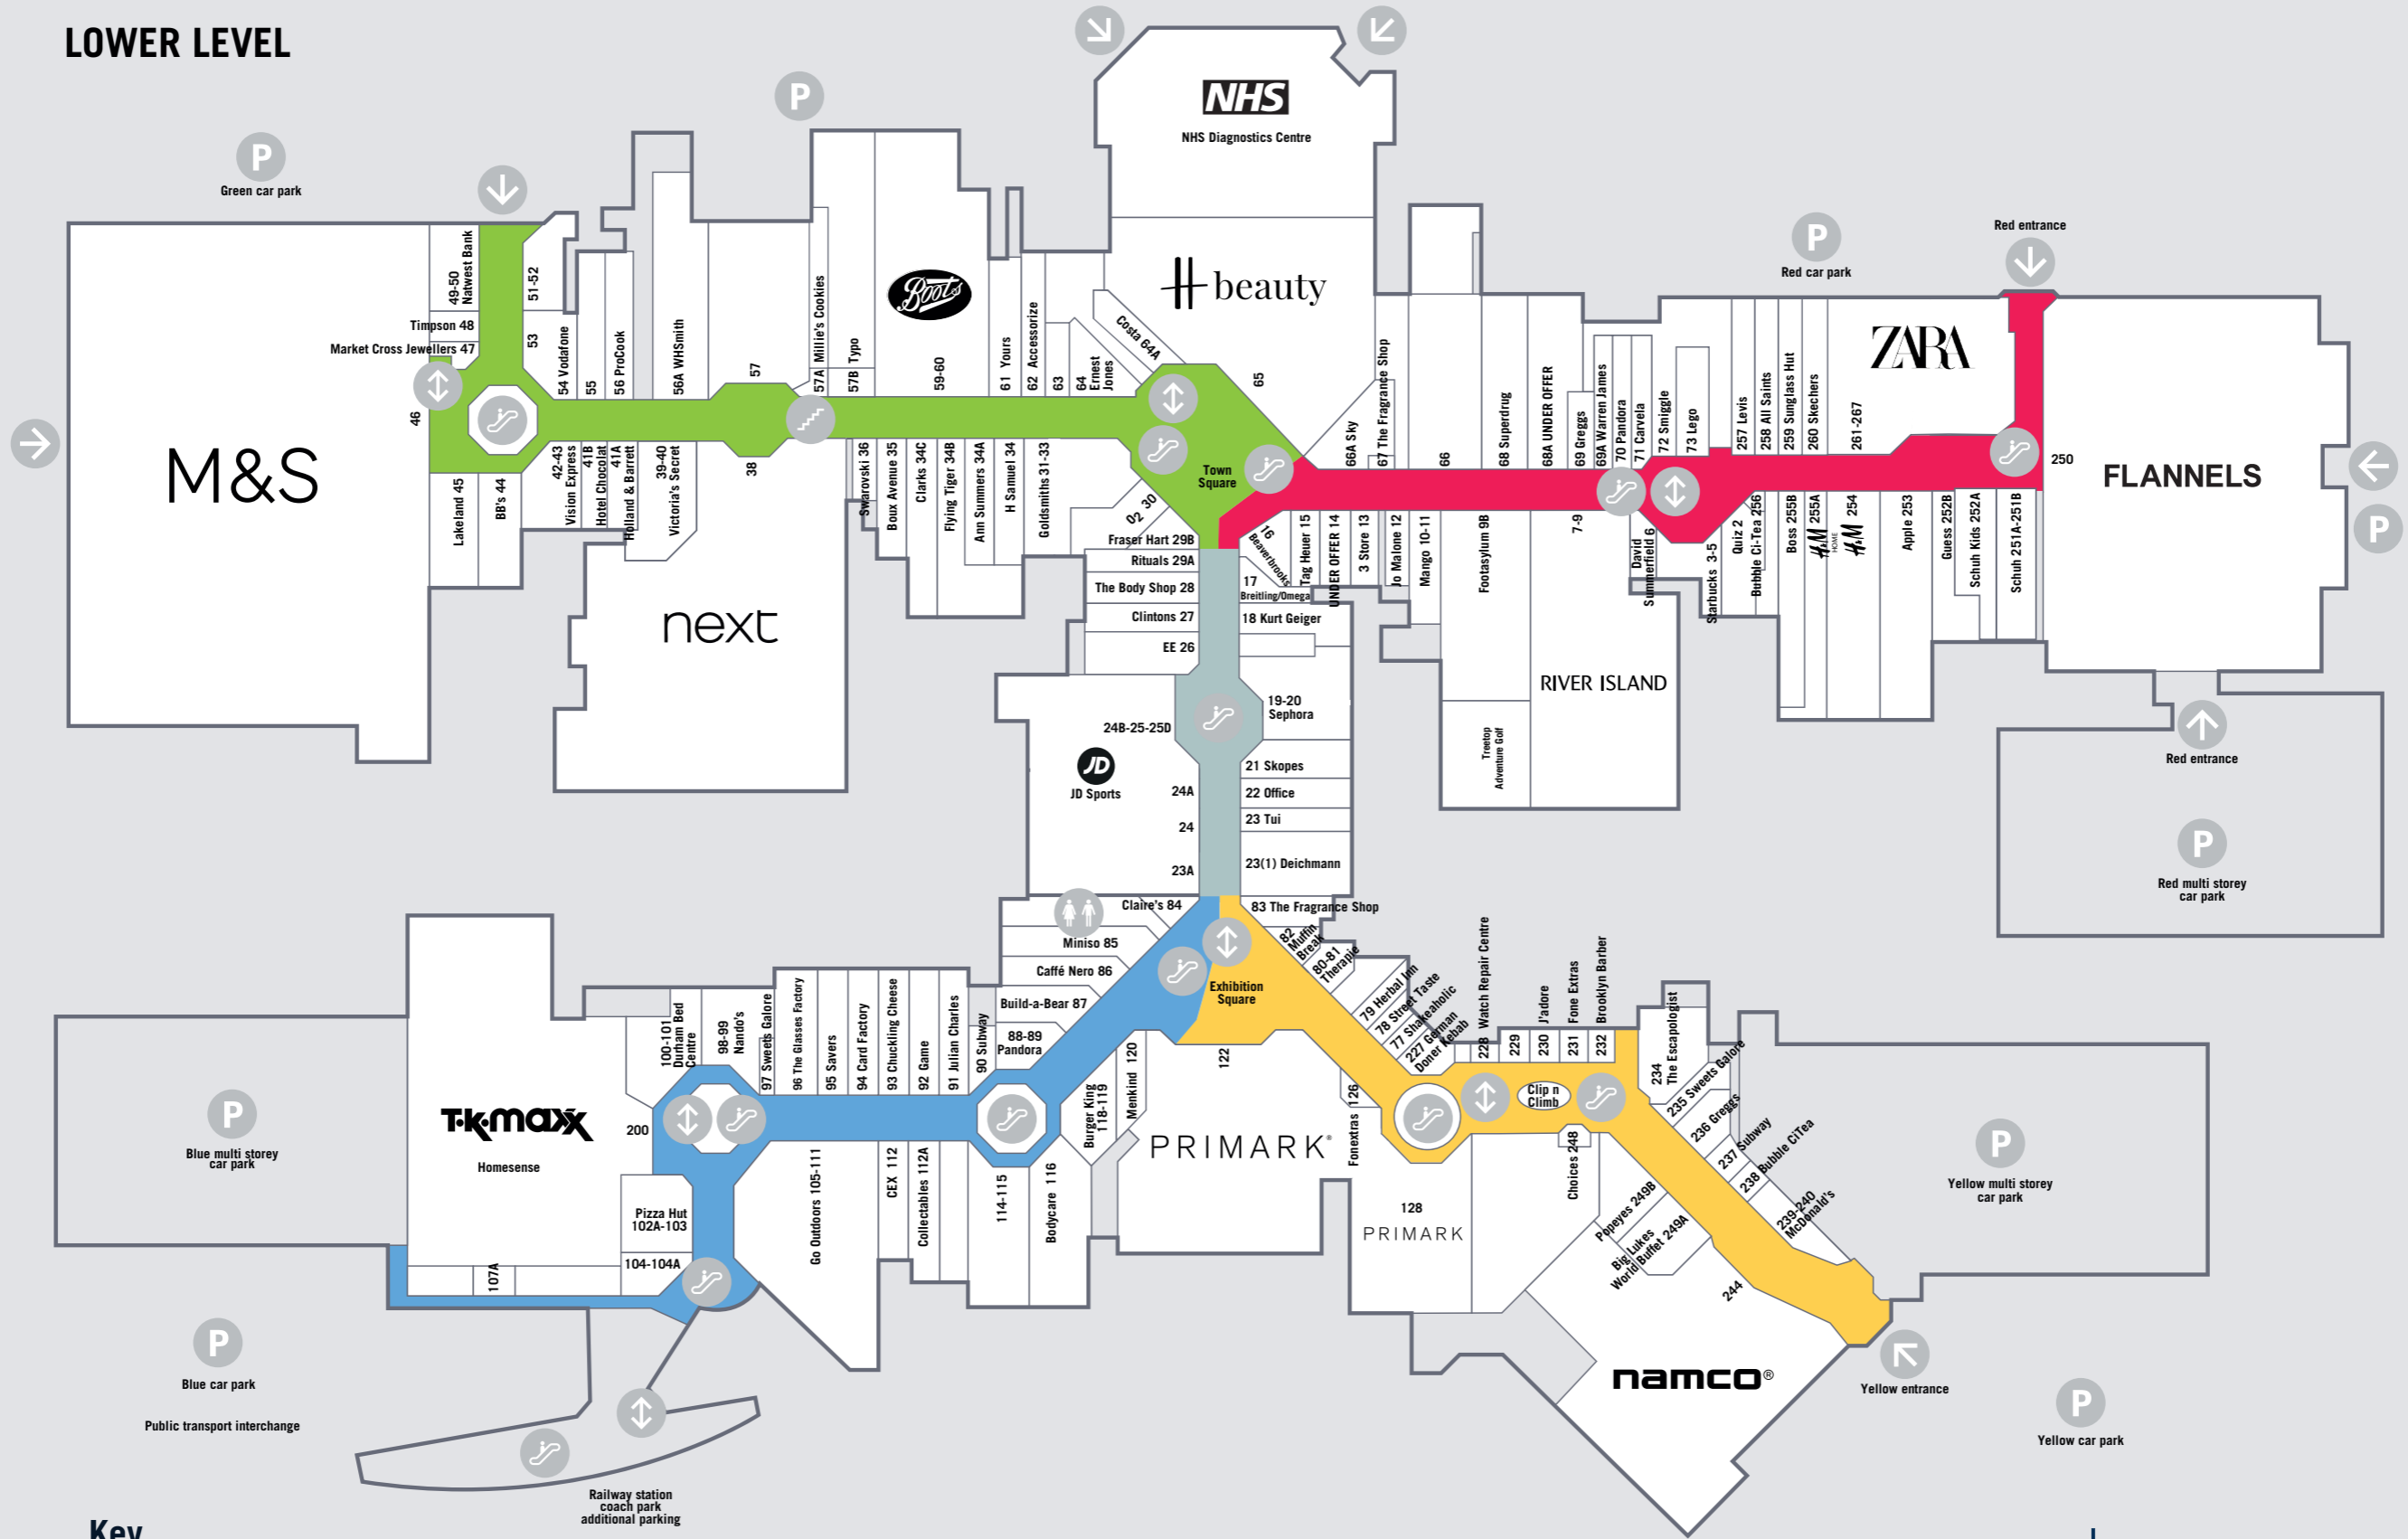

LOWER LEVEL

Key

- Entrance
- Car park
- Lifts
- Escalators
- Stairs
- Toilets

METRO CENTRE

JULY 2024

UPPER LEVEL

Key

-  Entrance
-  Car park
-  Lifts
-  Escalators
-  Stairs
-  Toilets

METRO CENTRE

JULY 2024