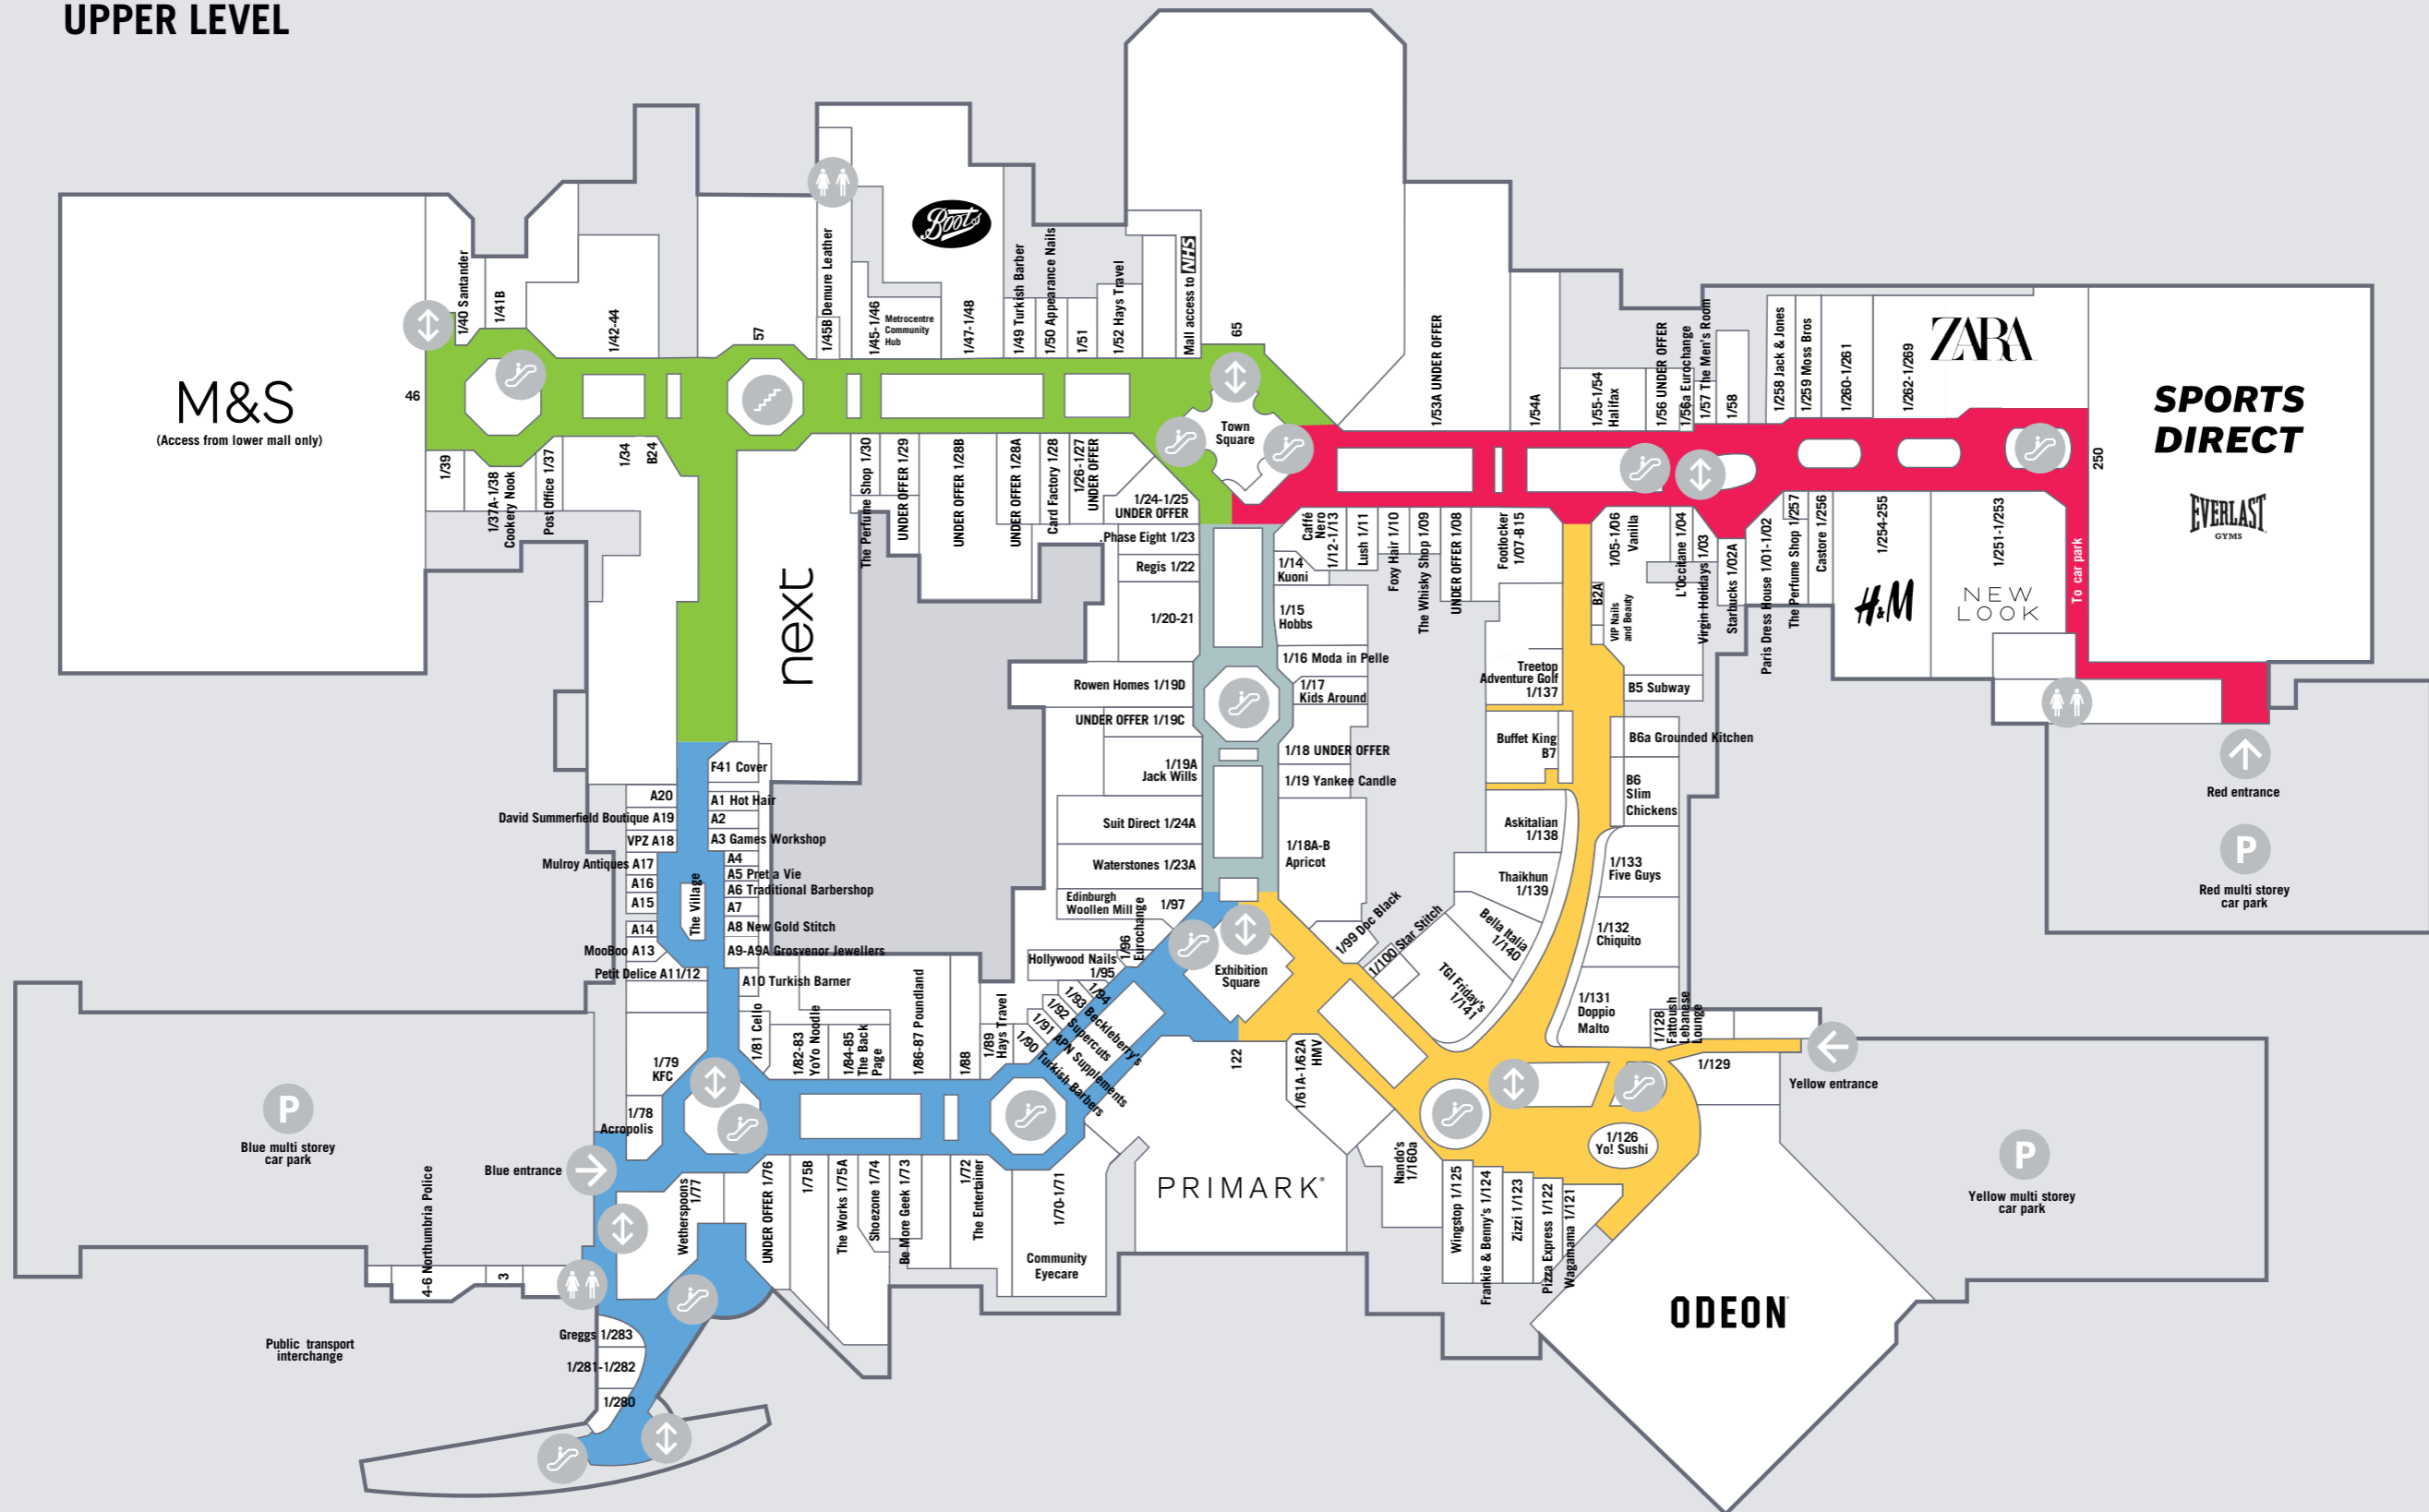

LOWER LEVEL

Key

- Entrance
- Car park
- Lifts
- Escalators
- Stairs
- Toilets

METRO CENTRE

JULY 2024

UPPER LEVEL

Key

-  Entrance
-  Car park
-  Lifts
-  Escalators
-  Stairs
-  Toilets

METRO CENTRE

JULY 2024