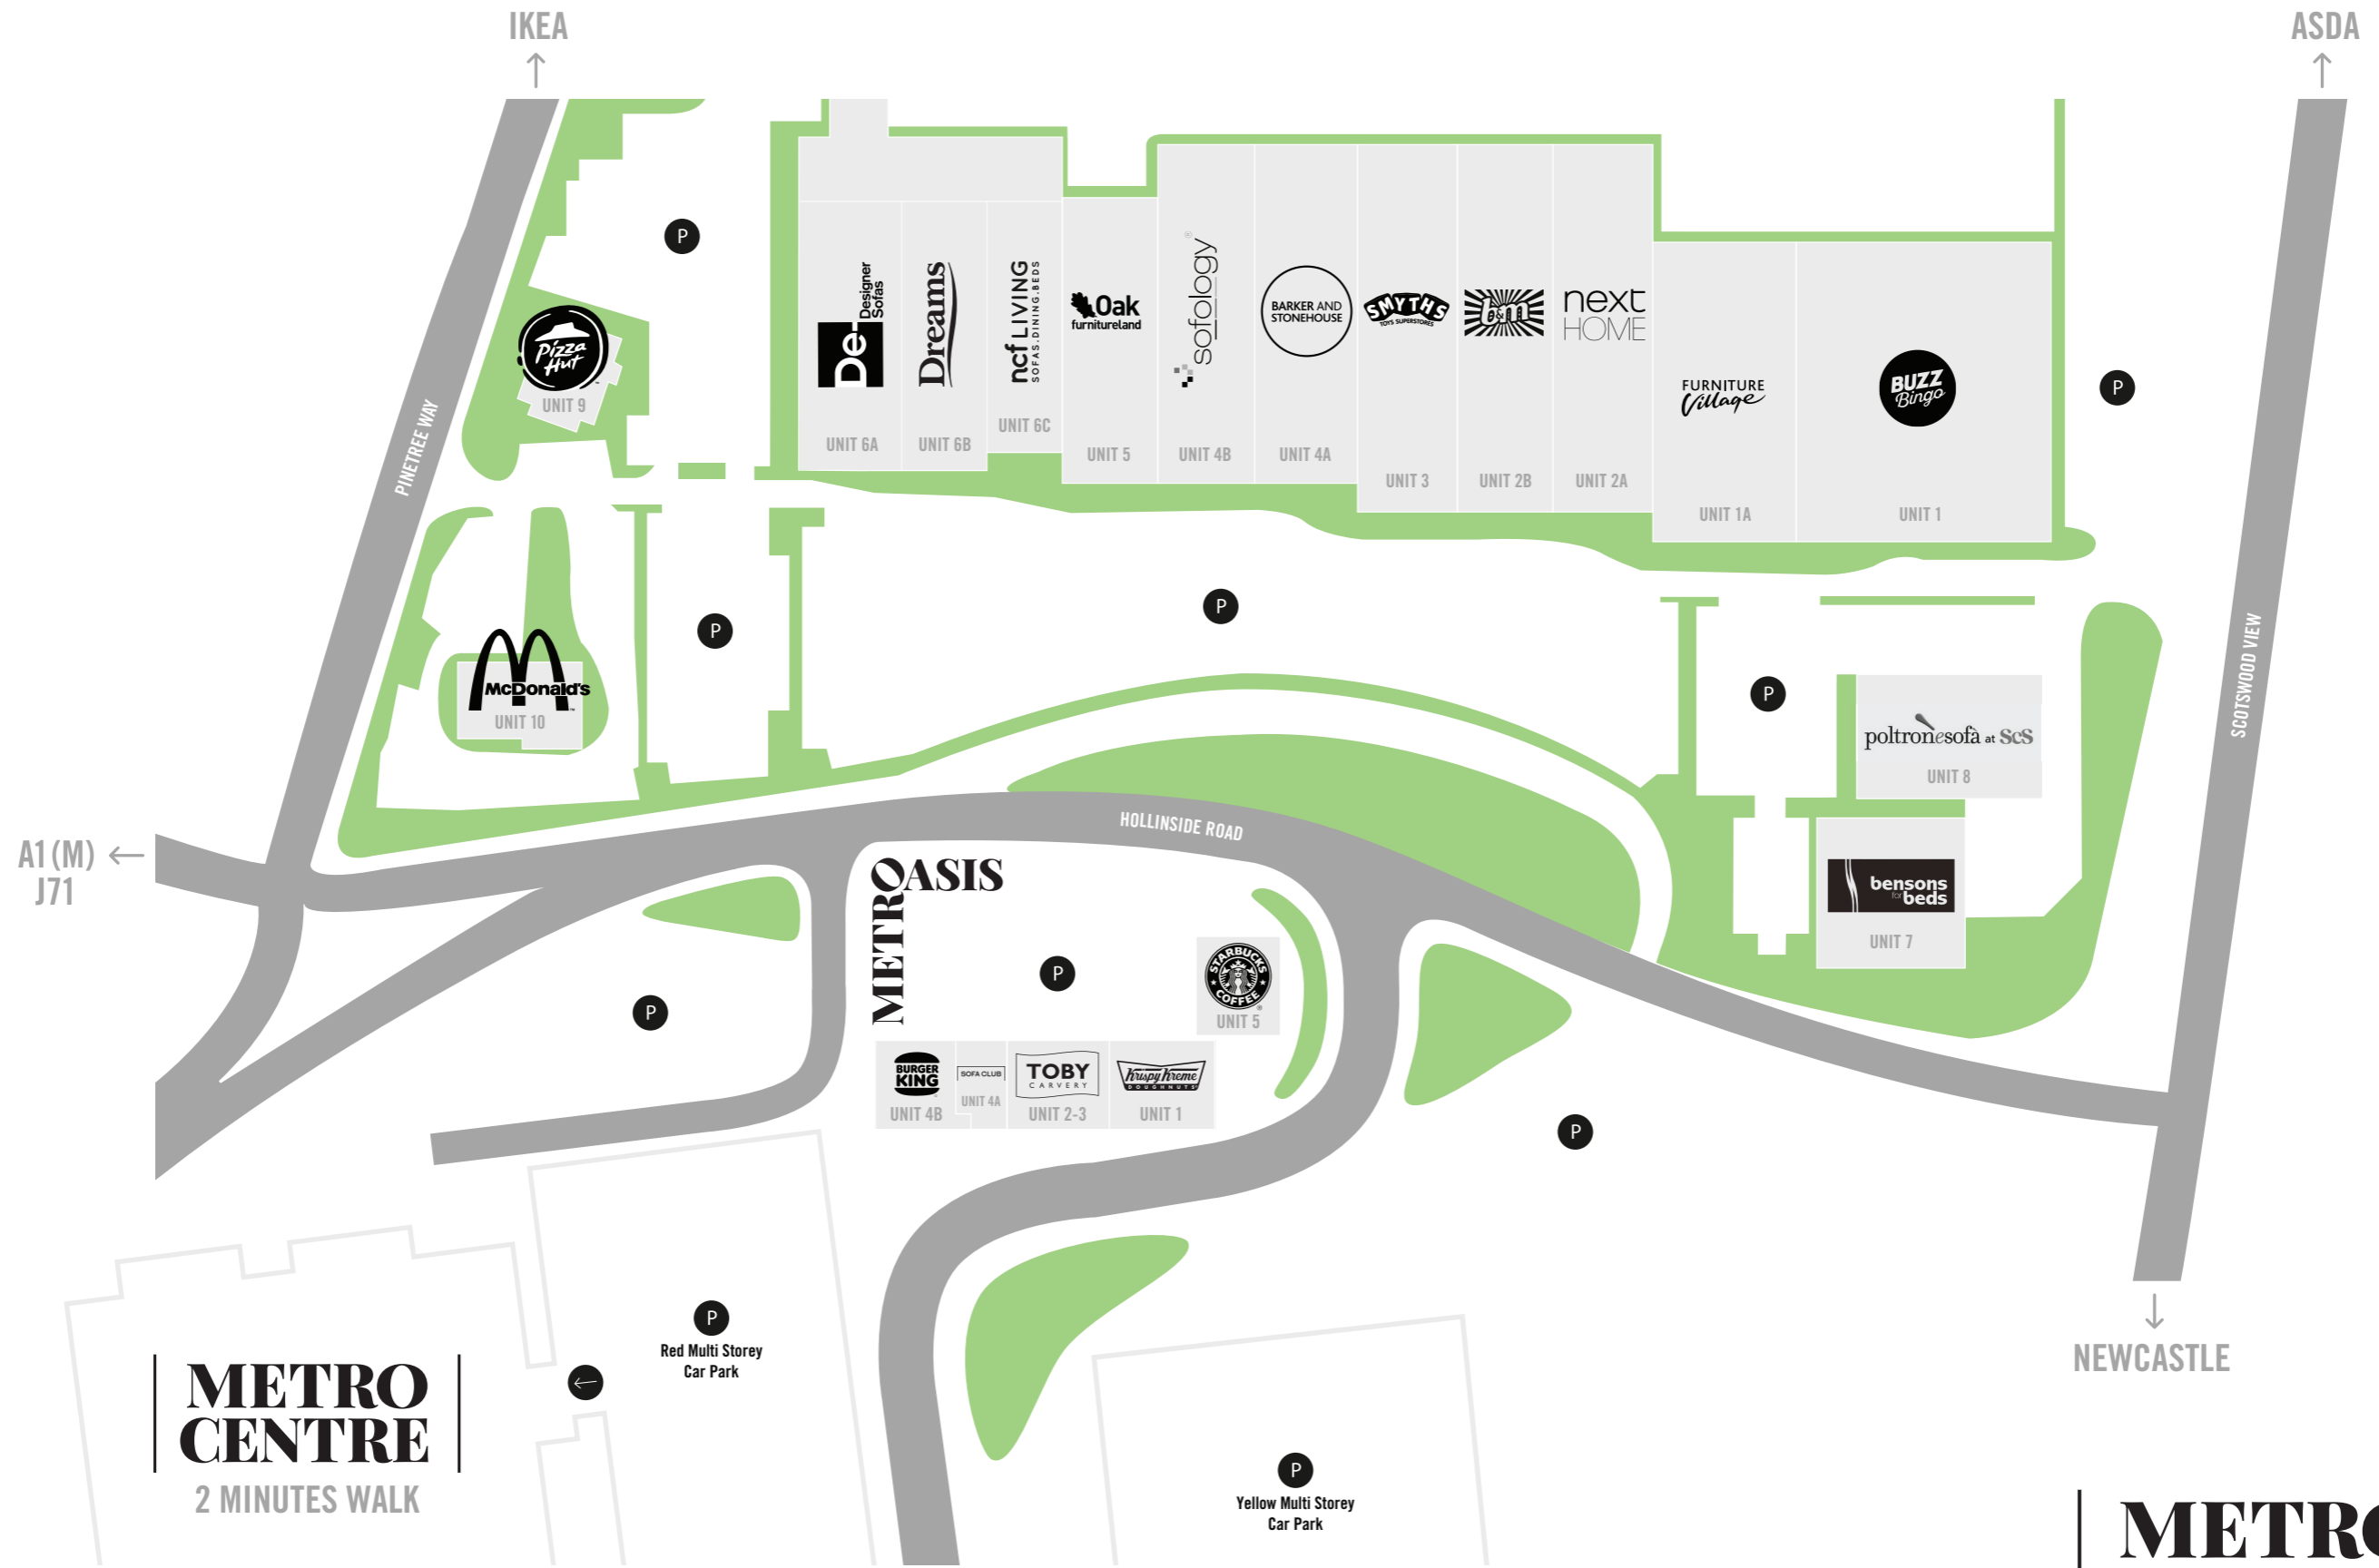

LOWER MALL

Facilities

- Entrance
- Car Park
- Lifts
- Escalators
- Stairs
- Event Space
- Toilets
- Fire Exit

METRO CENTRE

JUNE 2026

METRO RETAIL PARK & METROASIS

Facilities

- Entrance
- P Car Park

METRO CENTRE

JUNE 2026