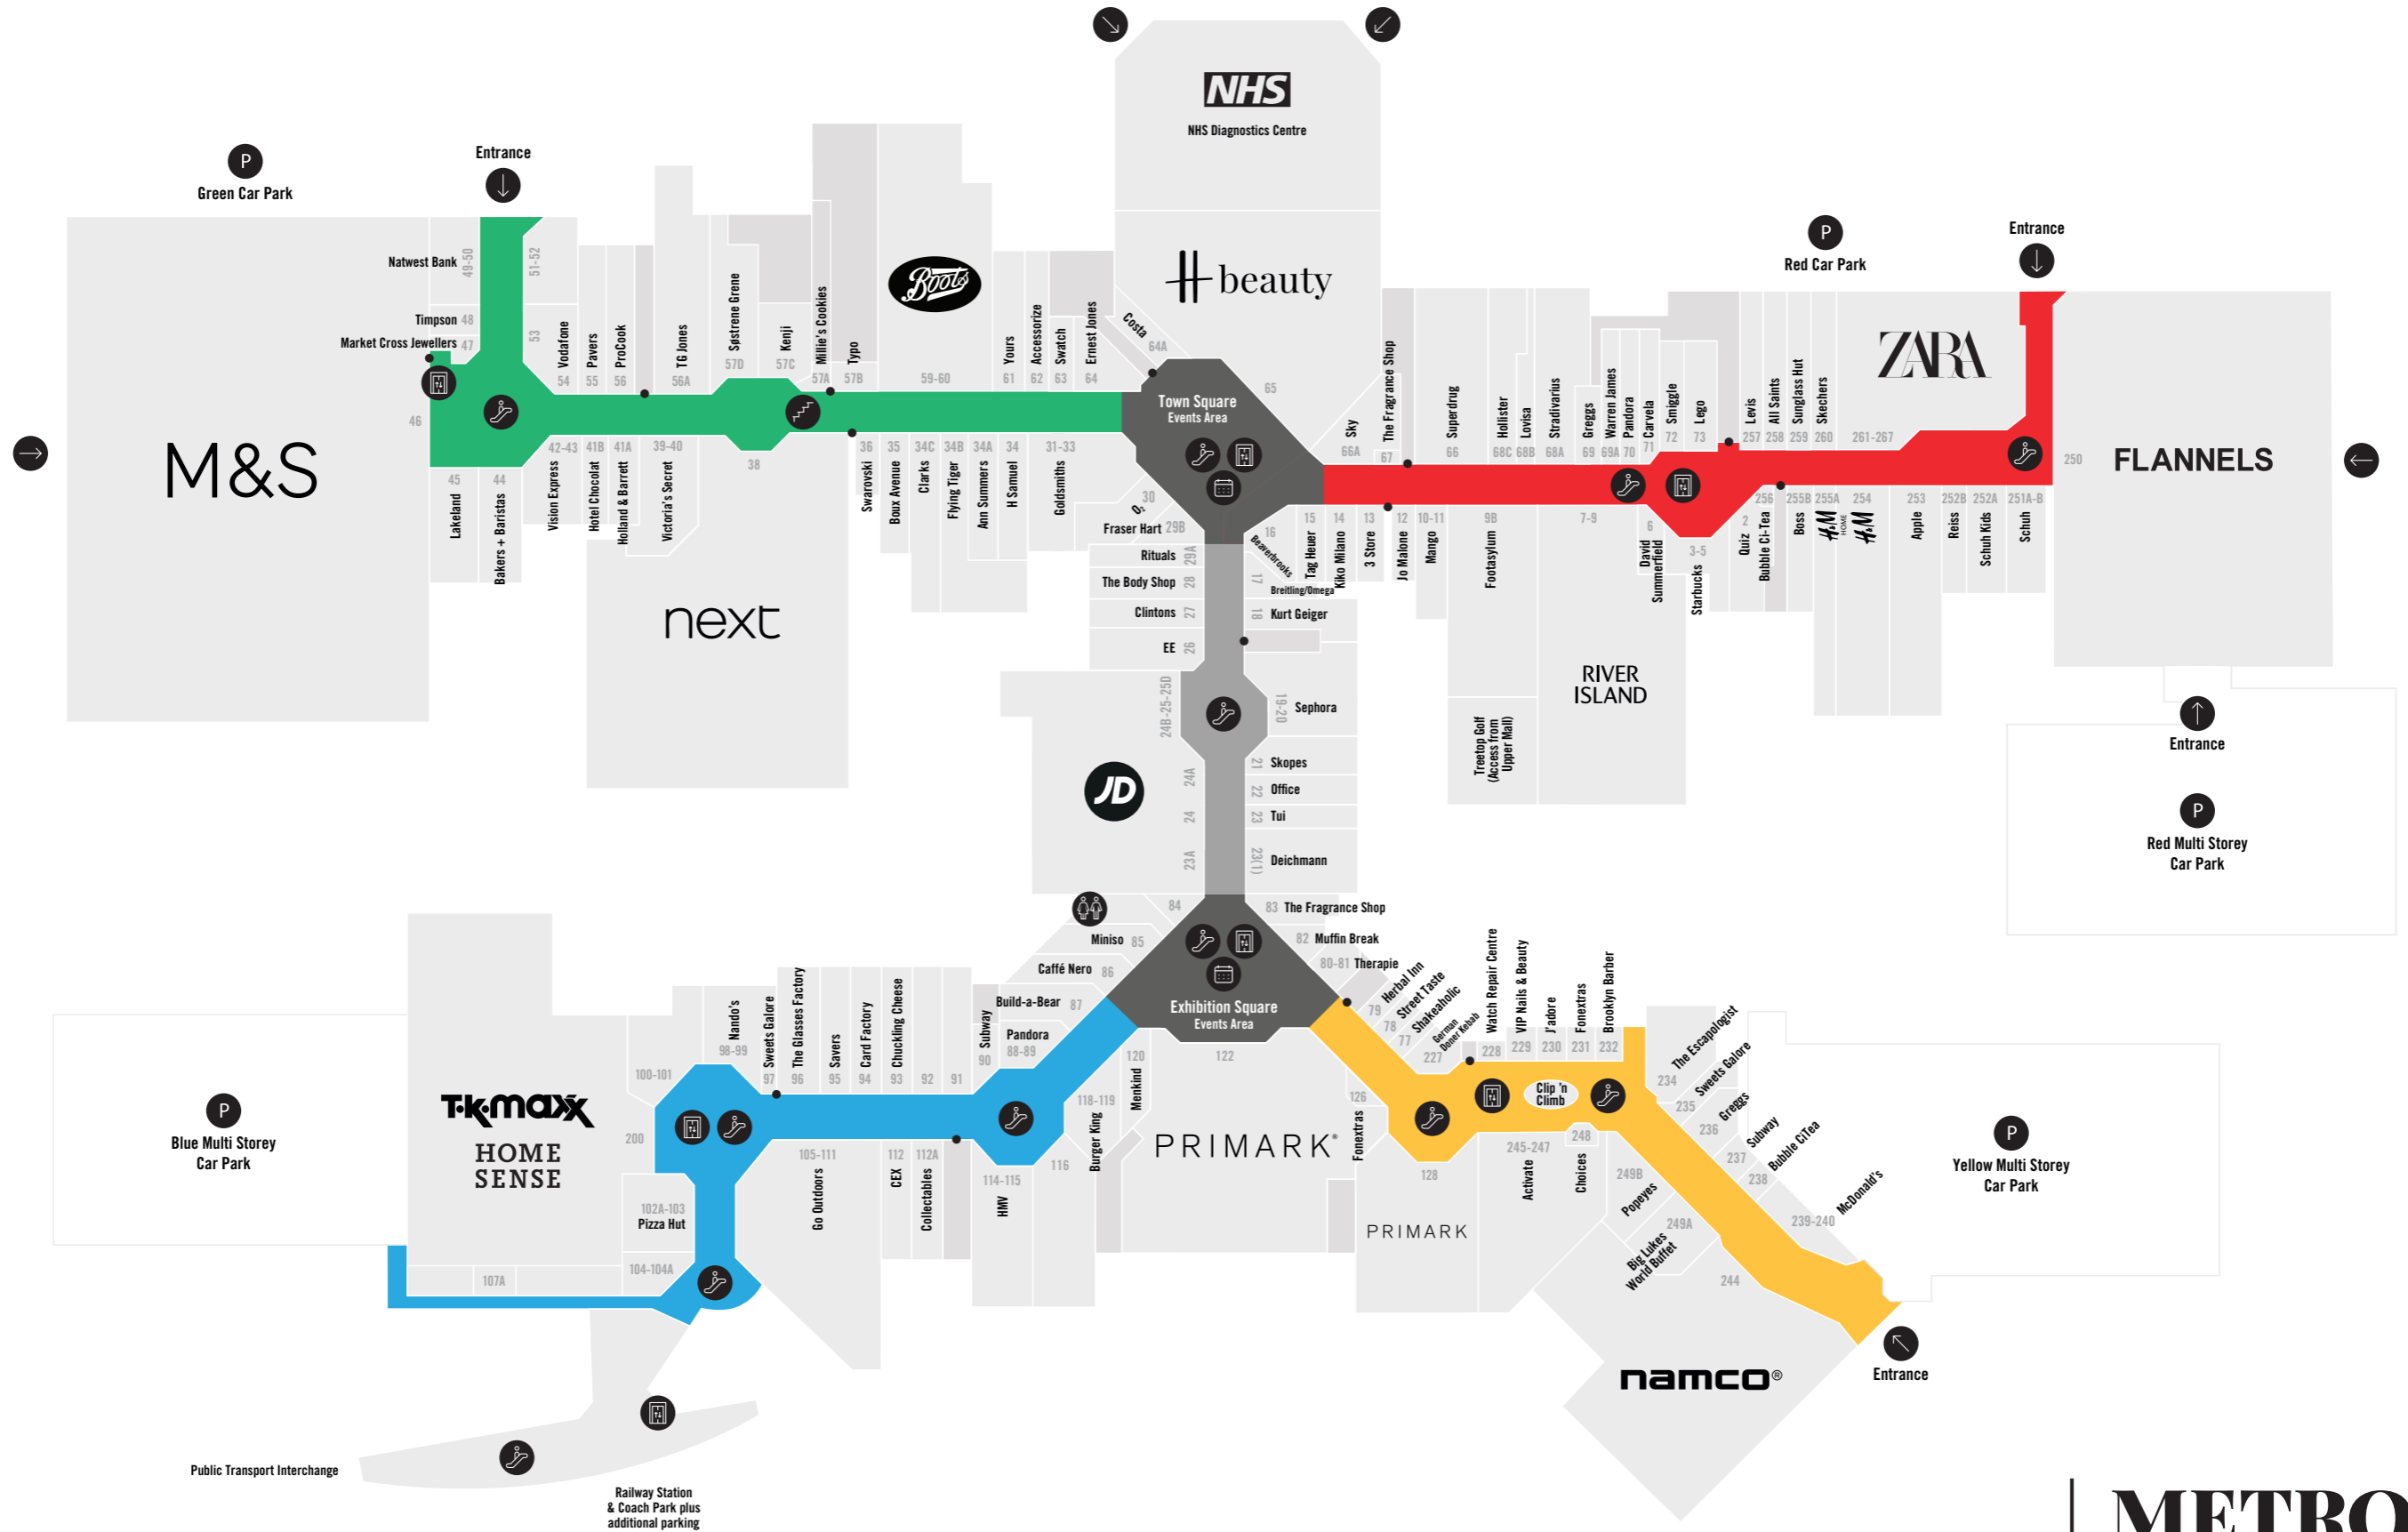

LOWER MALL

Facilities

- Entrance
- Car Park
- Lifts
- Escalators
- Stairs
- Event Space
- Toilets
- Fire Exit

METRO CENTRE

JUNE 2026

METRO RETAIL PARK & METROASIS

Facilities

- Entrance
- P Car Park

METRO CENTRE

JUNE 2026