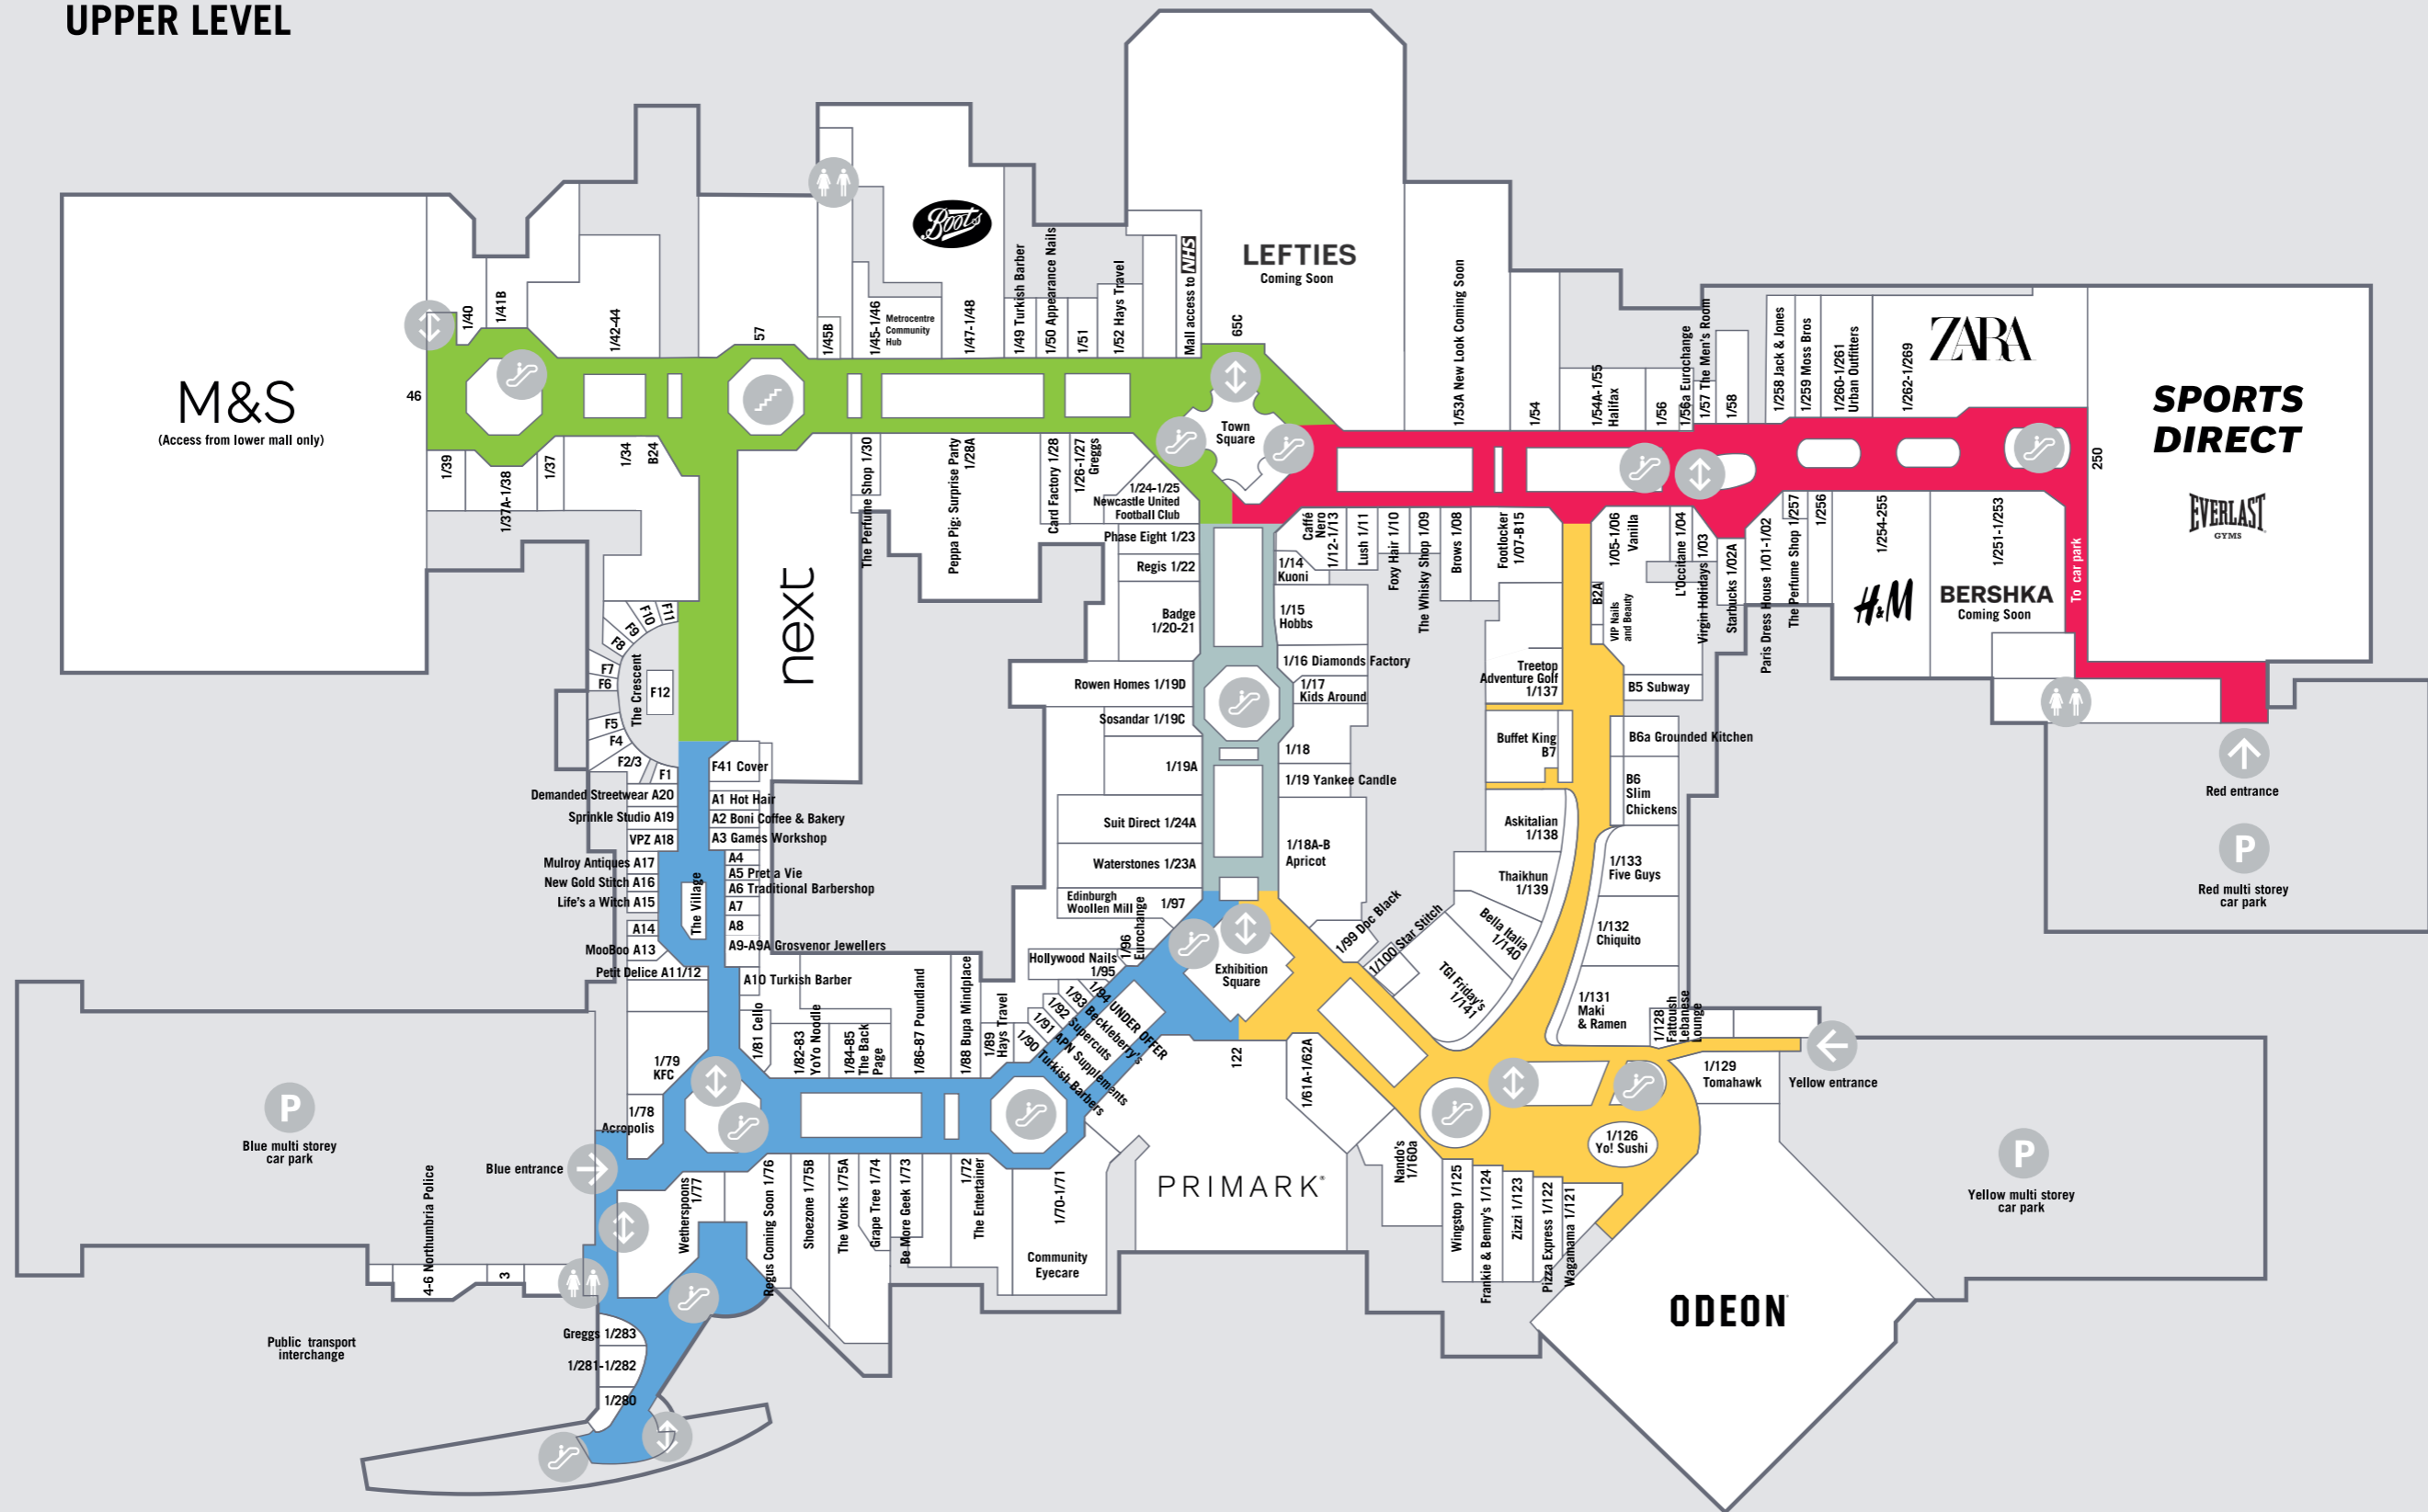

UPPER LEVEL

Key

- Entrance
- Car park
- Lifts
- Escalators
- Stairs
- Toilets

METRO CENTRE

APRIL 2026