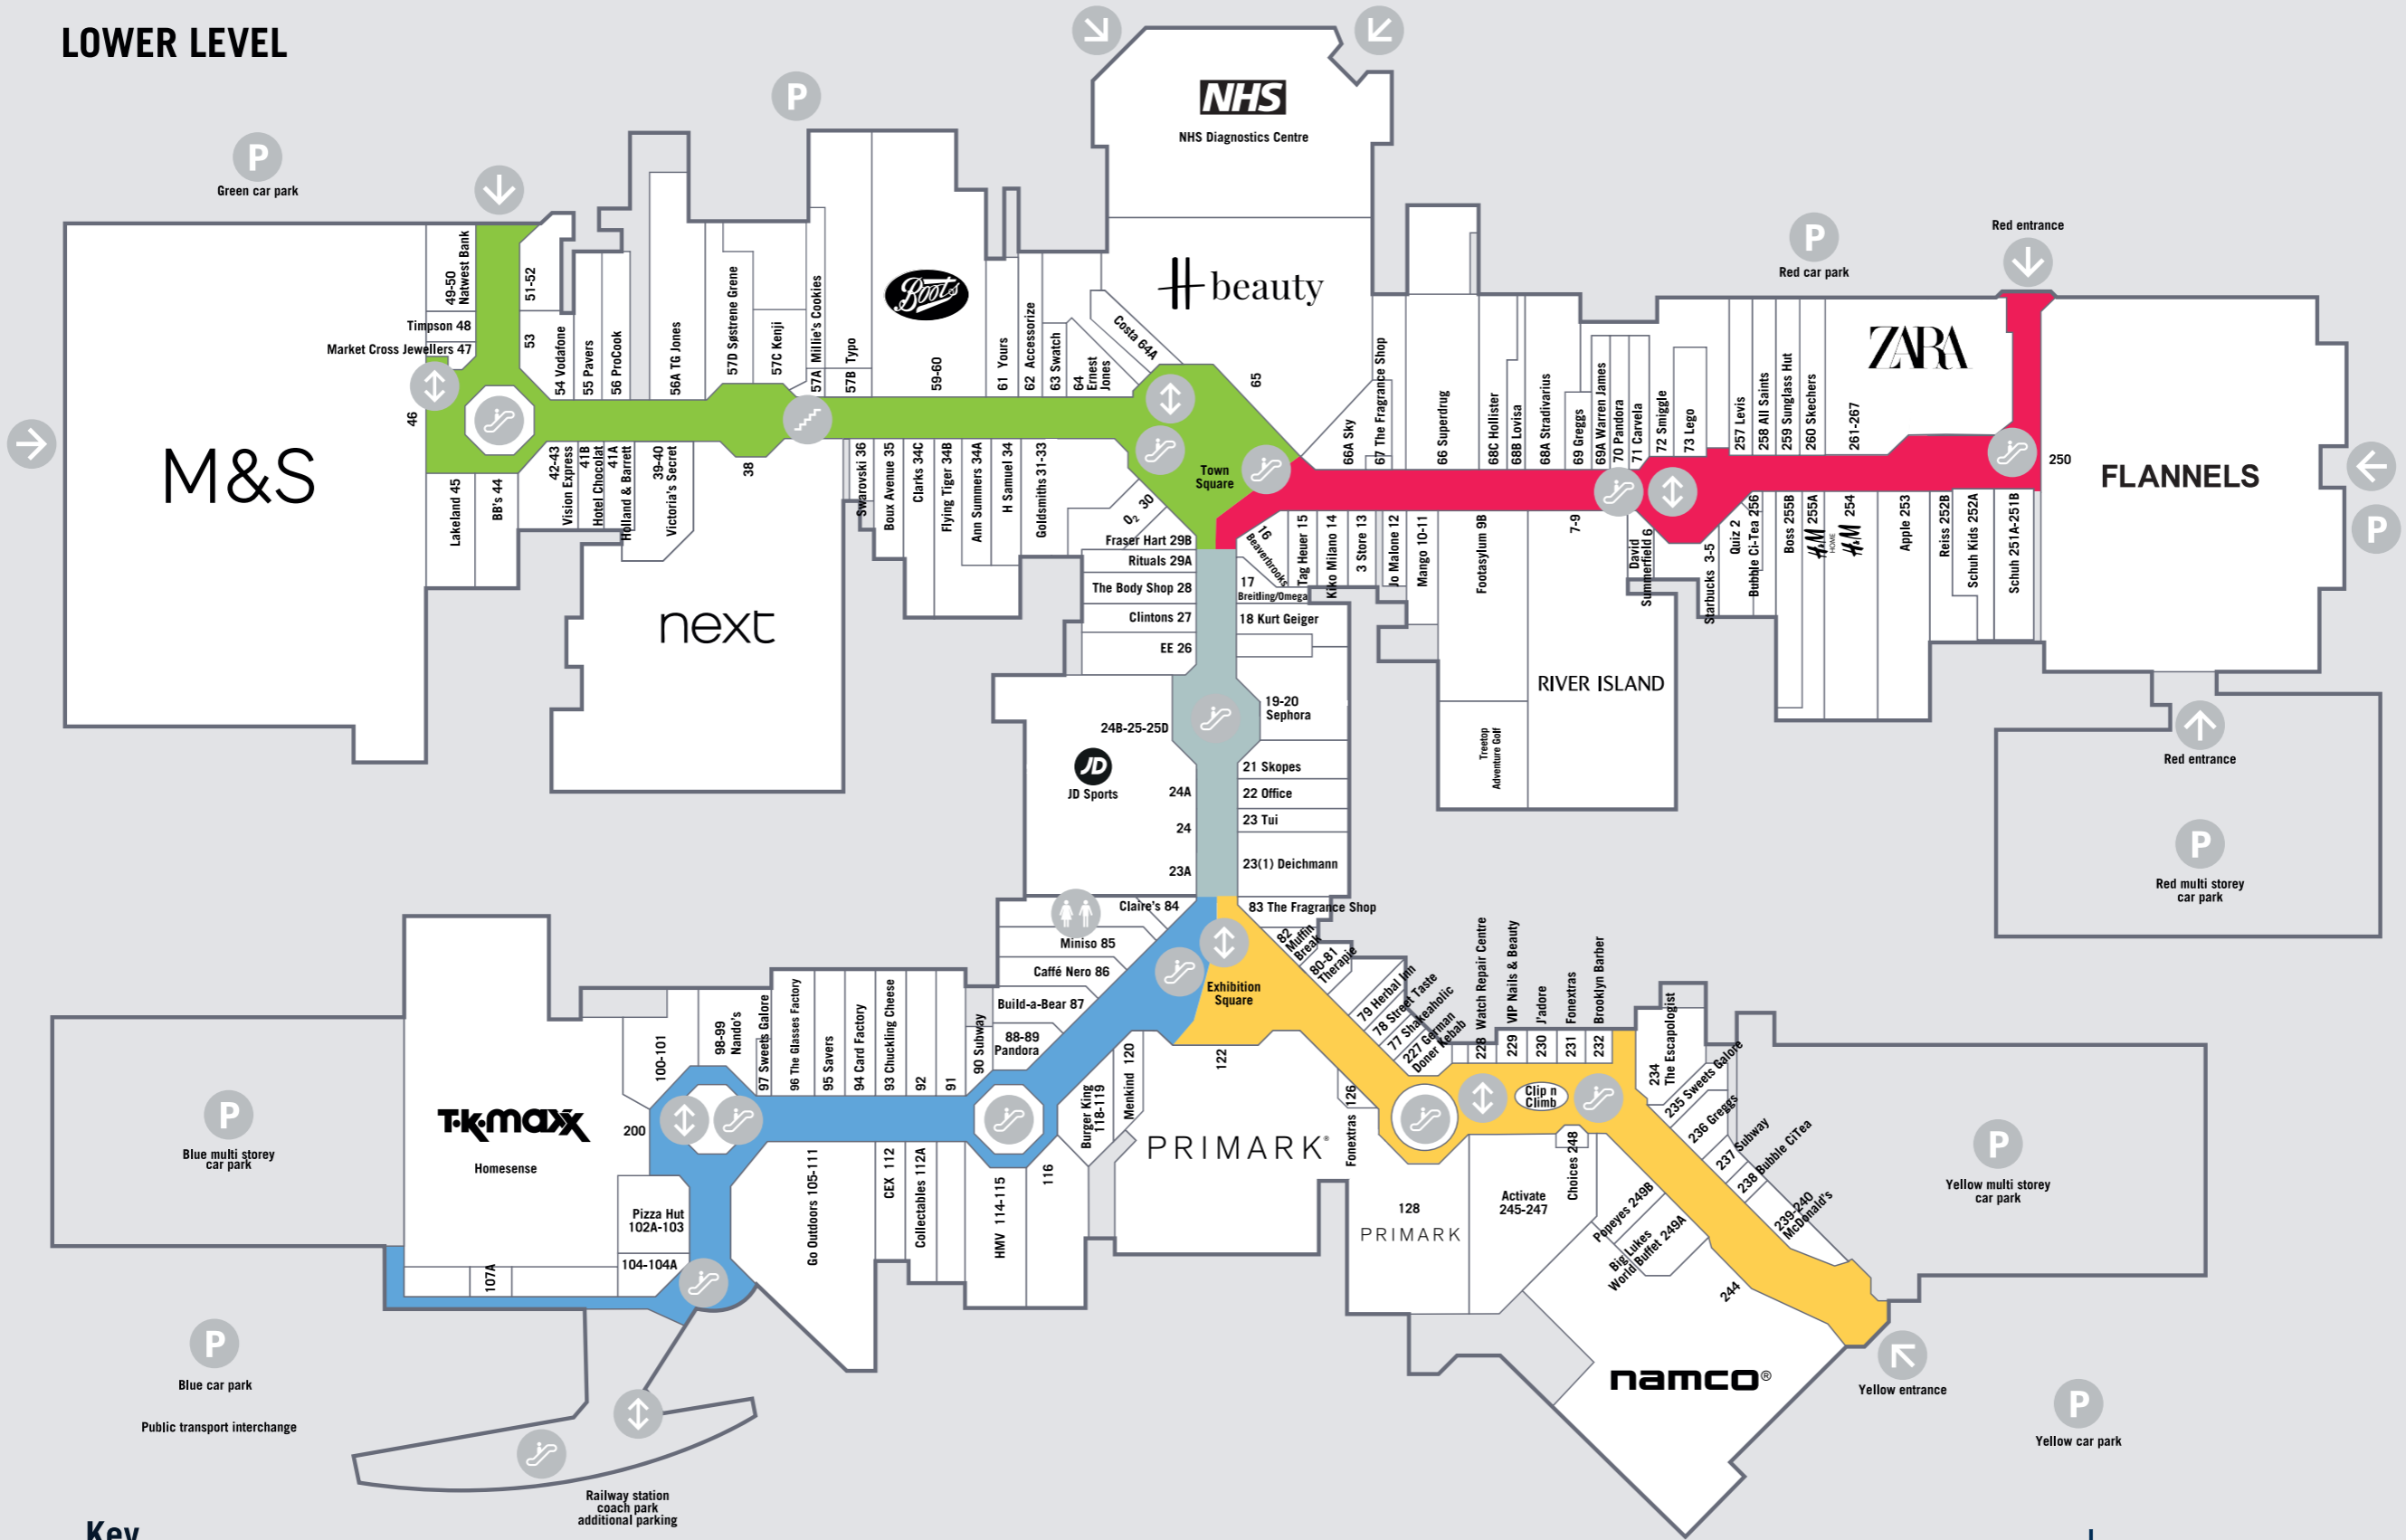

# LOWER LEVEL

## Key

- Entrance
- Car park
- Lifts
- Escalators
- Stairs
- Toilets

# METRO CENTRE

APRIL 2026