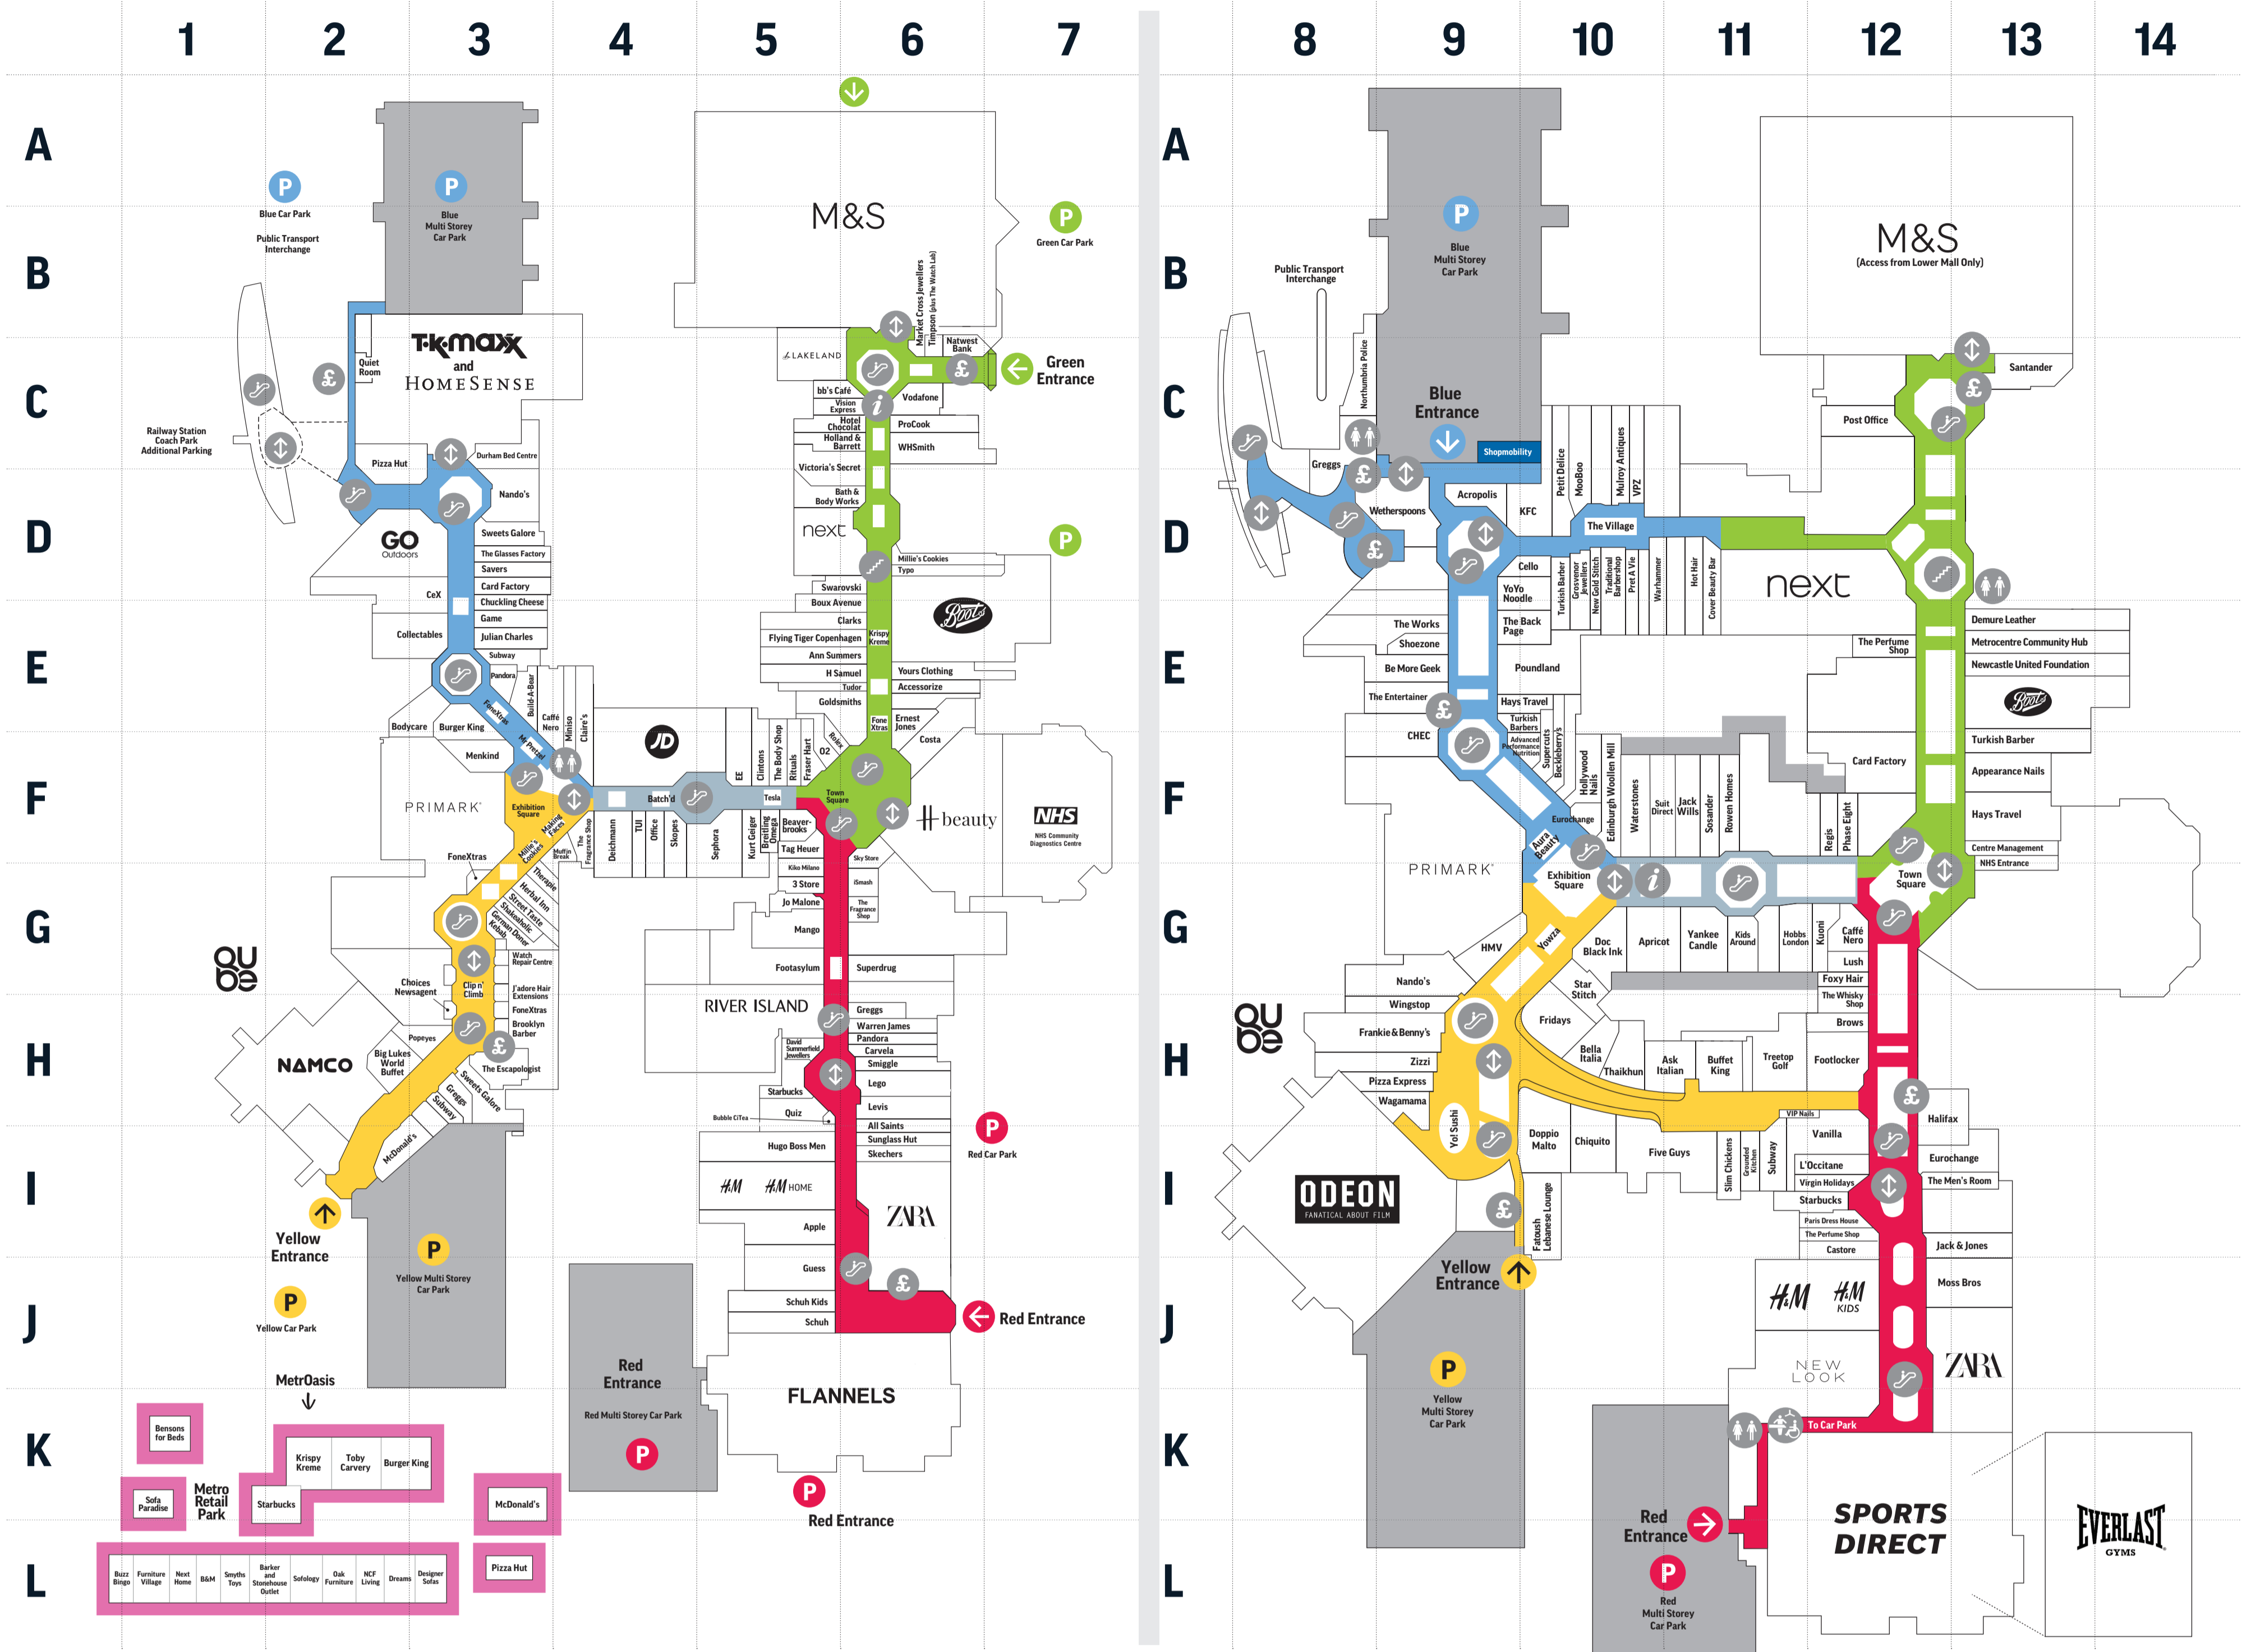

A gazillion reasons to visit

LOWER LEVEL

UPPER LEVEL

- **BOOKS/CARDS/NEWS AND STATIONERY**
  - Card Factory
  - Choices Newsagent
  - Clintons
  - Post Office
  - The Works
  - Typo
  - Waterstones
  - WHS Smith
- **CONFECTIONERY**
  - Chuckling Cheese
  - Hotel Chocolat
  - Millie's Cookies
  - Sweets Galore
- **DEPARTMENT AND VARIETY STORES**
  - B&M
  - Boots
  - M&S
  - Next
  - TK Maxx
- **ENTERTAINMENT AND LEISURE**
  - Buzz Bingo
  - Clip n' Climb
  - Everlast Gym
  - Namco Funscape
  - Odeon IMAX Cinema
  - The Escapologist
  - Treetop Golf
- **FASHION AND ACCESSORIES**
  - **Children**
    - Boots
    - Castore
    - H&M Kids
    - JD
    - Kids Around
    - Mango
    - M&S
    - New Look
    - Next
    - Pret a Vie
    - Primark
    - River Island
    - Sports Direct
    - Zara
  - **Women**
    - All Saints
    - Ann Summers
    - Apricot
    - Boux Avenue
    - Castore
    - Demure Leather
    - Edinburgh Woollen Mill
    - Flannels
    - Guess
  - **Men**
    - All Saints
    - Castore
    - Demure Leather
    - Edinburgh Woollen Mill
    - Flannels
    - Footasylum
    - Guess
    - H&M
    - Hugo Boss Men
    - Jack & Jones
    - Jack Willis
    - JD
    - Levi's
    - Mango
    - M&S
    - Moss Bros
    - Next
    - Primark
    - River Island
    - Skopes
    - Sports Direct
    - Suit Direct
    - TK Maxx
    - Zara
  - **Accessories**
    - Accessorize
    - Ann Summers
    - Boux Avenue
    - Castore
    - Claire's Accessories
    - Collectables
    - Sunglass Hut
  - **HAIR AND BEAUTY**
    - Appearance by Cover
    - Aura Beauty
    - Flannels
    - Guess

- **H&M**
  - Hobbs London
  - Jack Willis
  - JD
  - Levi's
  - Mango
  - M&S
  - New Look
  - Next
  - Paris Dress House
  - Phase Eight
  - Primark
  - Quiz
  - River Island
  - Sosander
  - Sports Direct
  - TK Maxx
  - Vanilla
  - Victoria's Secret
  - Yours Clothing
  - Zara
- **Men**
  - All Saints
  - Castore
  - Demure Leather
  - Edinburgh Woollen Mill
  - Flannels
  - Footasylum
  - Guess
  - H&M
  - Hugo Boss Men
  - Jack & Jones
  - Jack Willis
  - JD
  - Levi's
  - Mango
  - M&S
  - Moss Bros
  - Next
  - Primark
  - River Island
  - Skopes
  - Sports Direct
  - Suit Direct
  - TK Maxx
  - Zara
- **Accessories**
  - Accessorize
  - Ann Summers
  - Boux Avenue
  - Castore
  - Claire's Accessories
  - Collectables
  - Sunglass Hut
- **HAIR AND BEAUTY**
  - Appearance by Cover
  - Aura Beauty
  - Flannels
  - Guess

- **Bodycare**
  - Boots
  - Brooklyn Barber Co.
  - Brows
  - Cover Beauty Bar
  - Flannels
  - Foxy Hair Extensions
  - Hollywood Nails
  - H Beauty
  - Hot Hair Fashion Wigs & Hairpieces
  - Jadore Hair Extensions
  - Jo Malone
  - Kiko Milano
  - O2
  - L'Occitane
  - Lush
  - Making Faces
  - Regis Salon
  - Rituals
  - Sephora
  - Supercuts
  - Superdrug
  - The Body Shop
  - The Fragrance Shop
  - The Men's Room
  - The Perfume Shop
  - The Traditional Barber Shop
  - Therapie
  - Turkish Barbers
  - VIP Nails
- **HOME INTERIORS**
  - Barker and Stonehouse Outlet
  - Bonsons for Beds
  - Designer Sofas
  - Dreams
  - Durham Bed Centre
  - Furniture Village
  - H&M Home
  - HomeSense
  - Julian Charles
  - NCF Living
  - Next Home
  - Oak Furniture
  - Rowen Homes
  - Sofa Paradise
- **JEWELLERY**
  - Beaverbrooks
  - Breitling
  - David Summerfield Jewellers
  - Ernest Jones
  - Fraser Hart
  - Goldsmiths
  - Grosvenor Jewellers
  - H Samuel
  - Market Cross
  - Mulroy Antiques
  - Omega
  - Pandora
  - Rolex
  - Swarovski