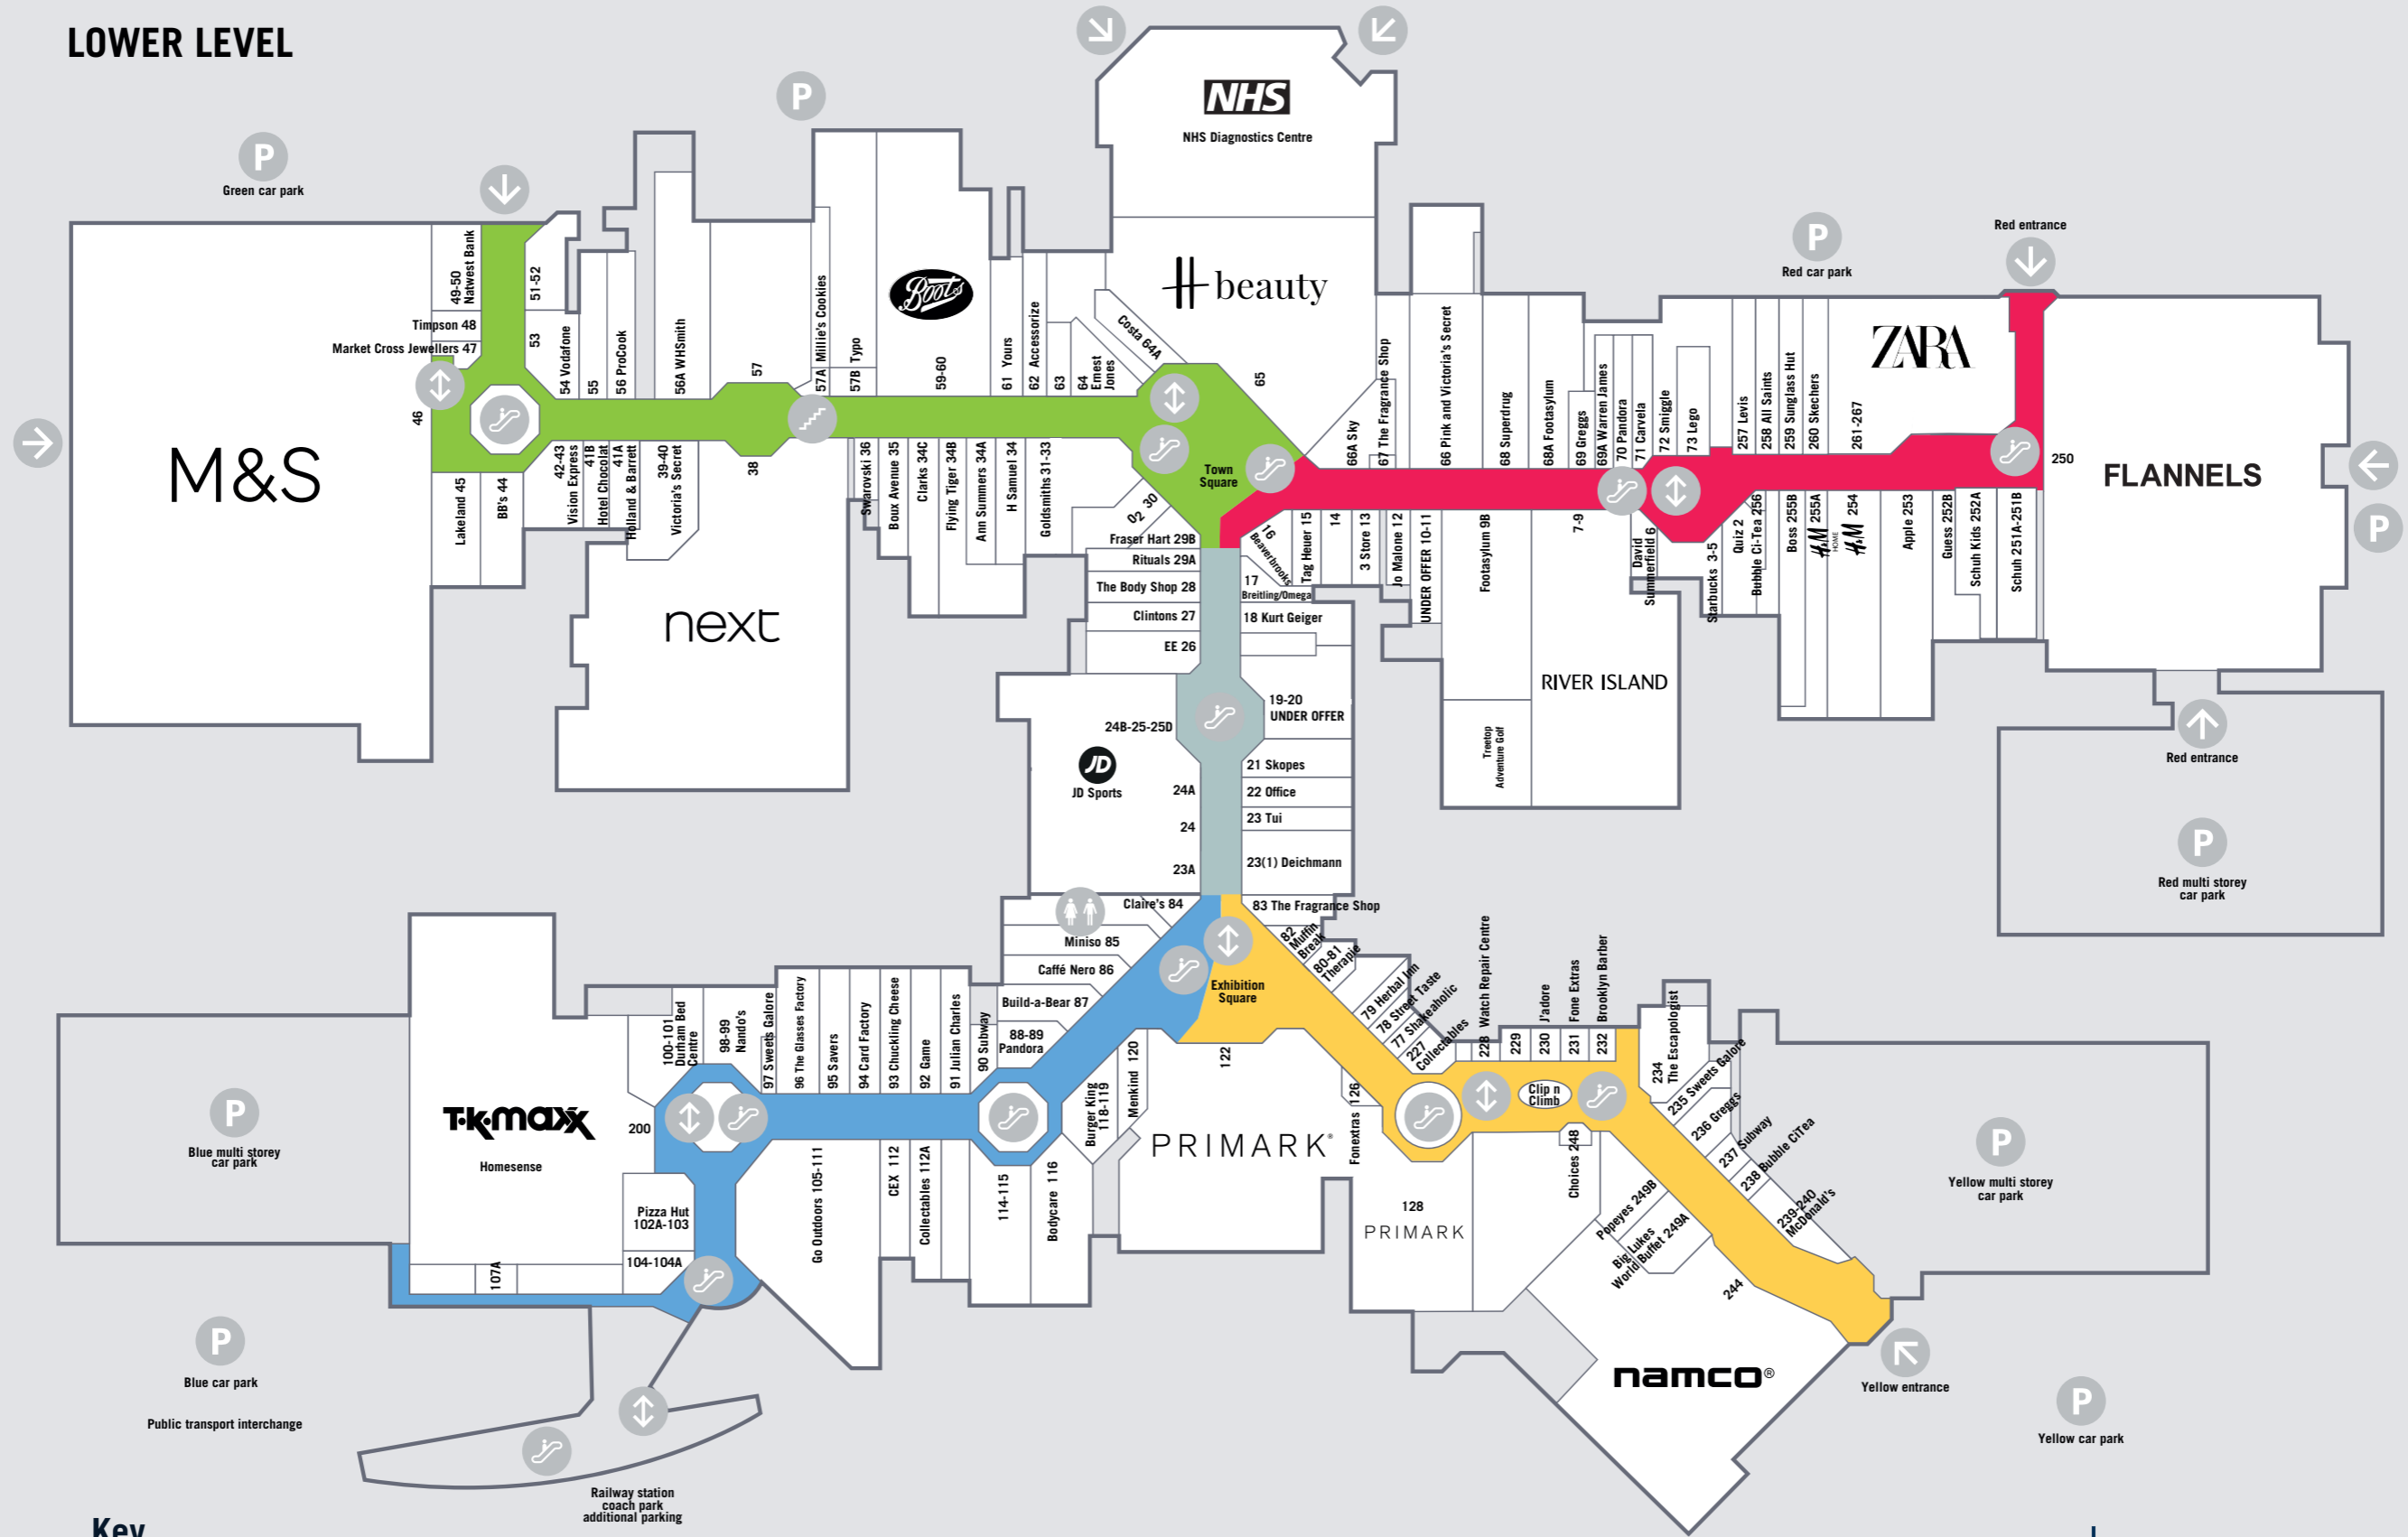

# LOWER LEVEL

## Key

- Entrance
- P Car park
- ↕ Lifts
- Escalators
- Stairs
- Toilets

# METRO CENTRE

APRIL 2024