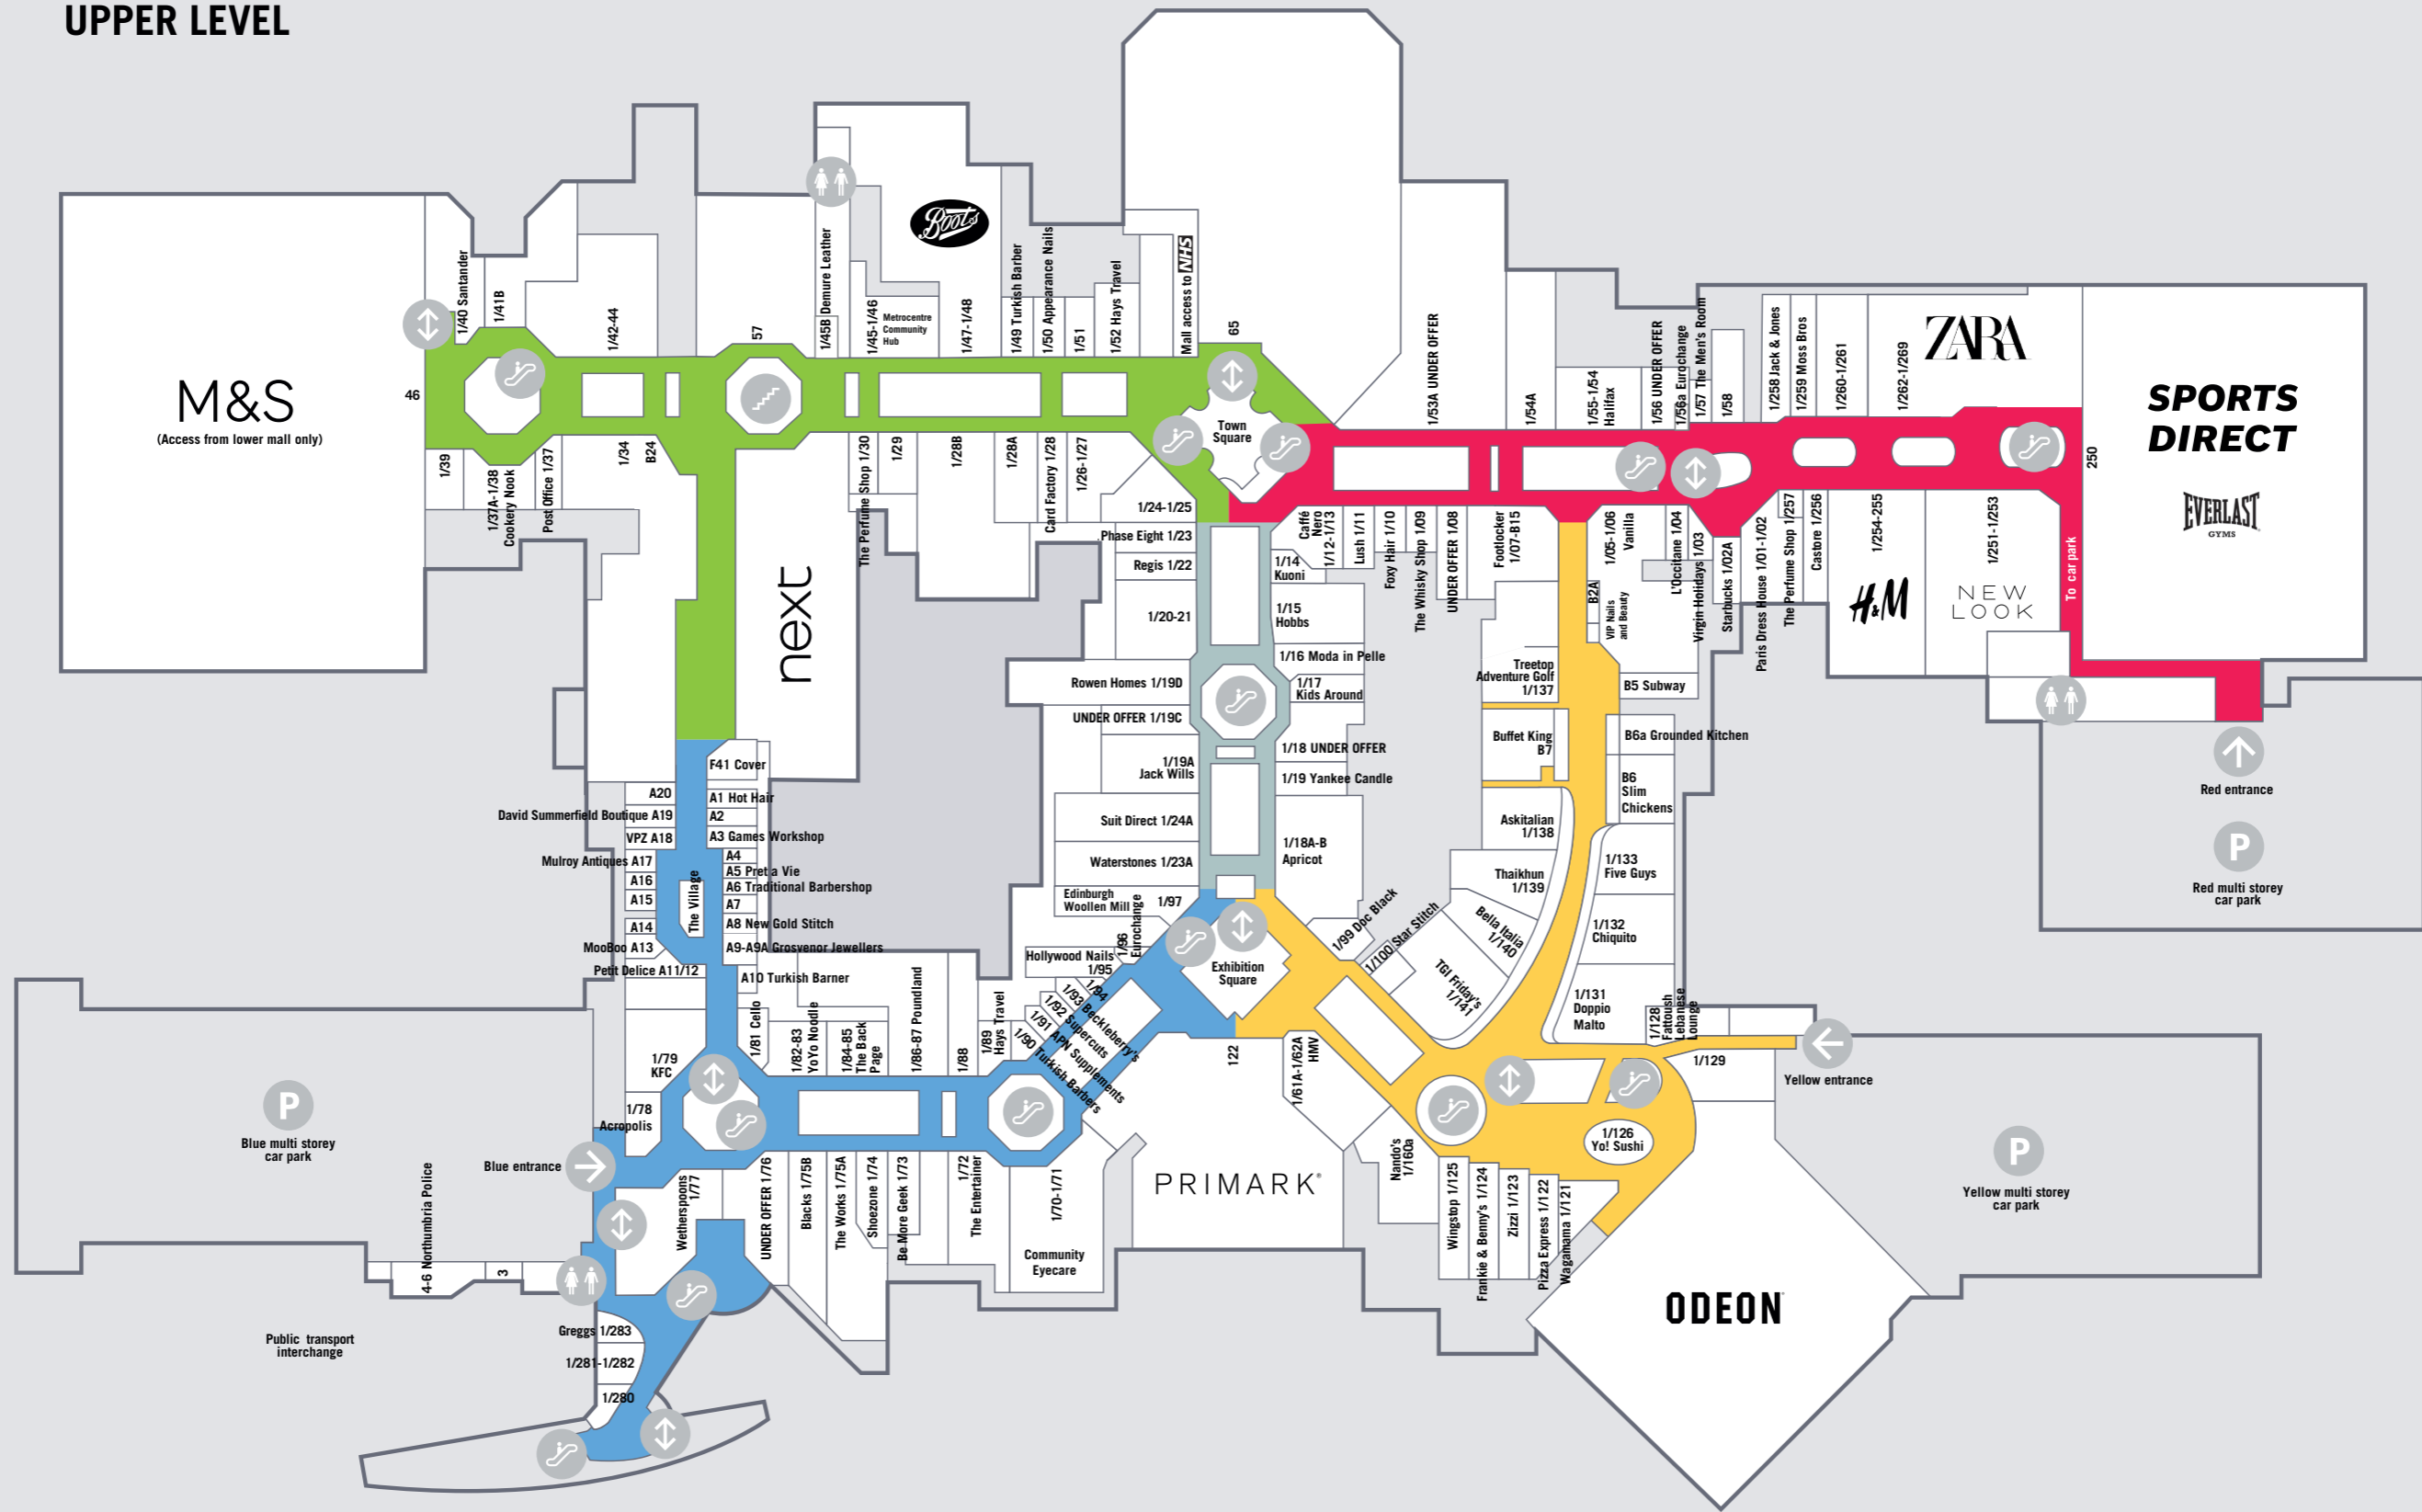

UPPER LEVEL

Key

- Entrance
- Car park
- Lifts
- Escalators
- Stairs
- Toilets

METRO CENTRE

APRIL 2024