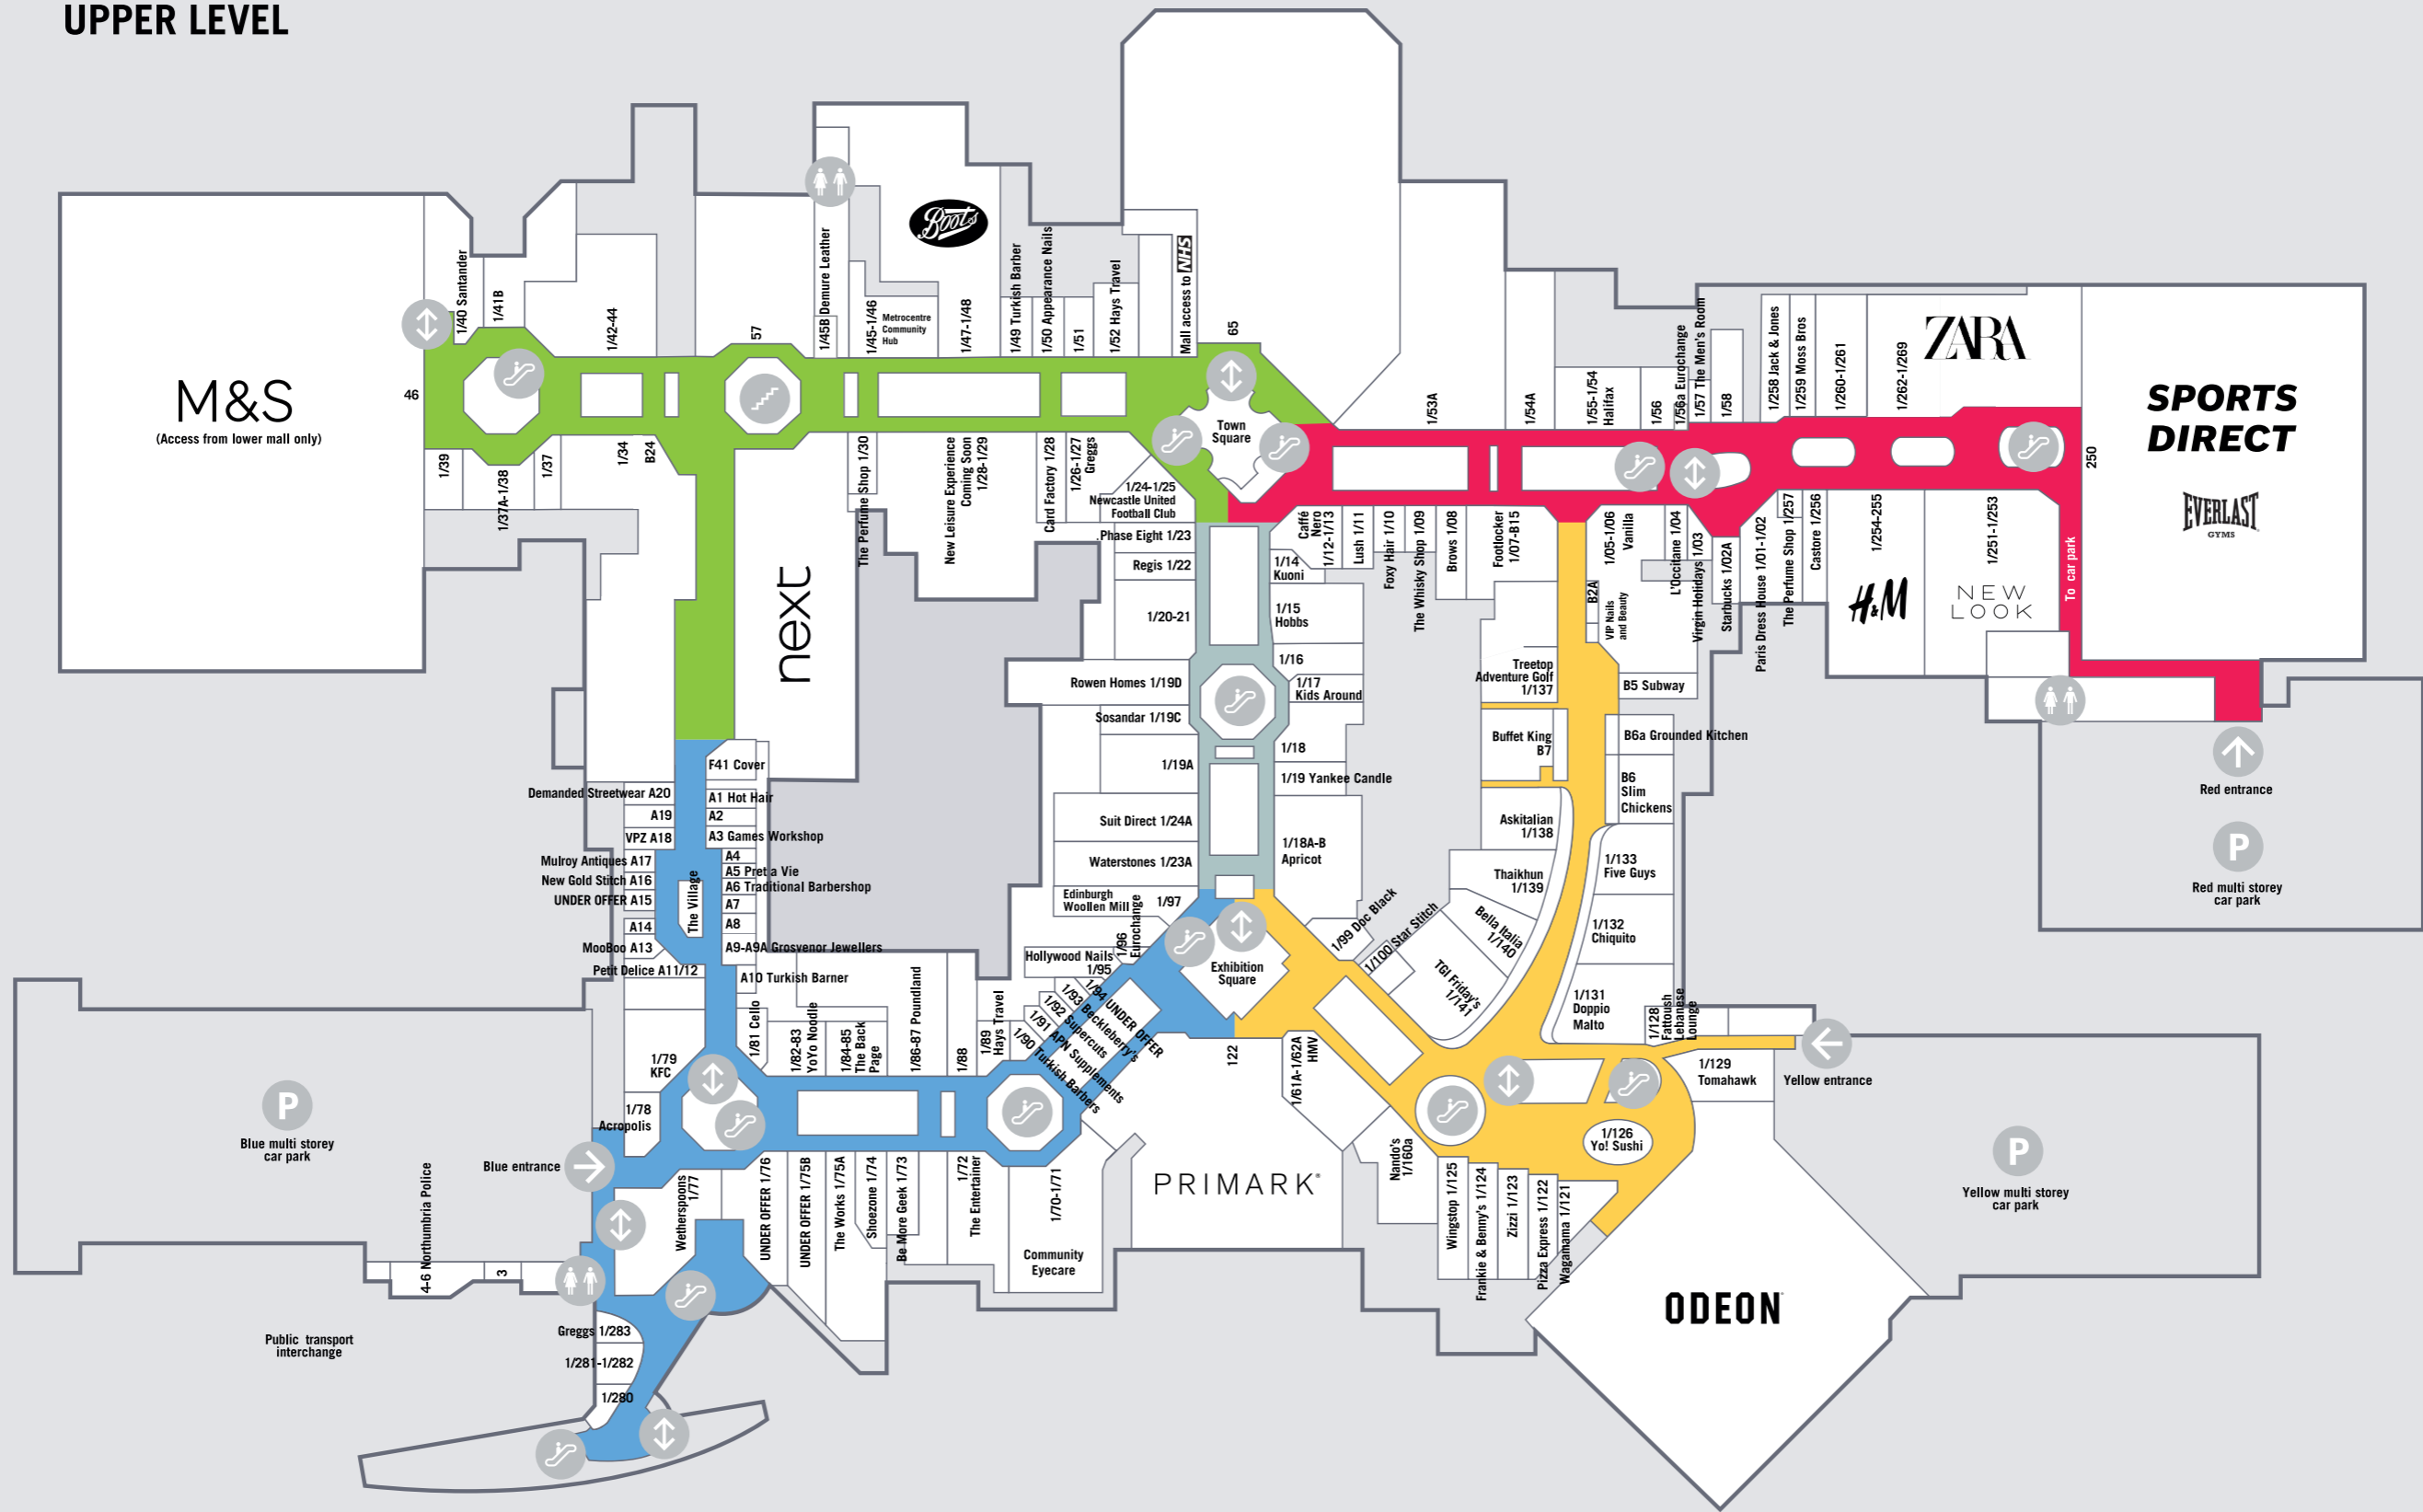

LOWER LEVEL

- Key**
- Entrance
 - P Car park
 - ↕ Lifts
 - Escalators
 - Stairs
 - Toilets

UPPER LEVEL

Key

- Entrance
- Car park
- Lifts
- Escalators
- Stairs
- Toilets

METRO CENTRE

JANUARY 2025